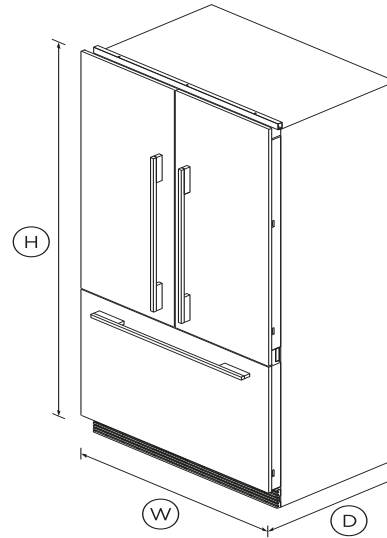

Integrated French Door Refrigerator Freezer, 36", Ice

Series 7 | Integrated

Panel Ready | French hinge

This large capacity refrigerator with bottom freezer seamlessly integrates into your kitchen, fitting flush into your cabinetry.

DIMENSIONS

Height	71 13/16"
Width	35 1/16"
Depth	23 3/4"

FEATURES & BENEFITS

ACTIVESMART™ FOODCARE

ActiveSmart™ Foodcare learns how you live. It's the technology that understands how you use your fridge and adjusts the temperature, airflow and humidity inside to help keep food fresher for longer.