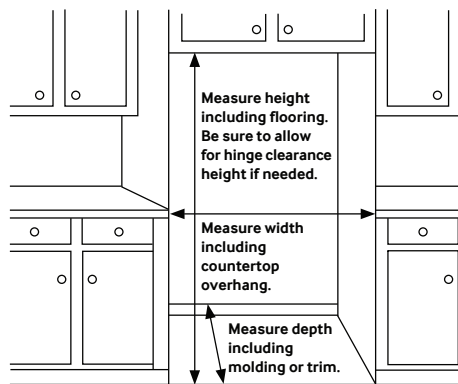

Installation Specifications

1. Measure the height, width and depth of the opening, making sure to include baseboards, molding tile, countertop overhang, etc. Check to be sure there is enough room to open the door (consider walls, islands or other obstacles when measuring).
2. Refer to illustrations below to determine dimensions.
3. Allow 3.75" of clearance on hinge side of refrigerator when installing next to a wall.
4. Allow 2" minimum clearance at rear for proper air circulation and water/electrical connections. Allow a 3/8" minimum clearance at sides and top for ease of installation.
5. Ensure each door and entryway in the home is wide enough for the refrigerator to be moved through easily.

For optimal usage and ability to open refrigerator doors completely, do not install next to a wall.

Please note: The following dimensions and cutout information is for planning purposes only. For complete installation details, consult manual packed with product or download manual online at samsung.com.