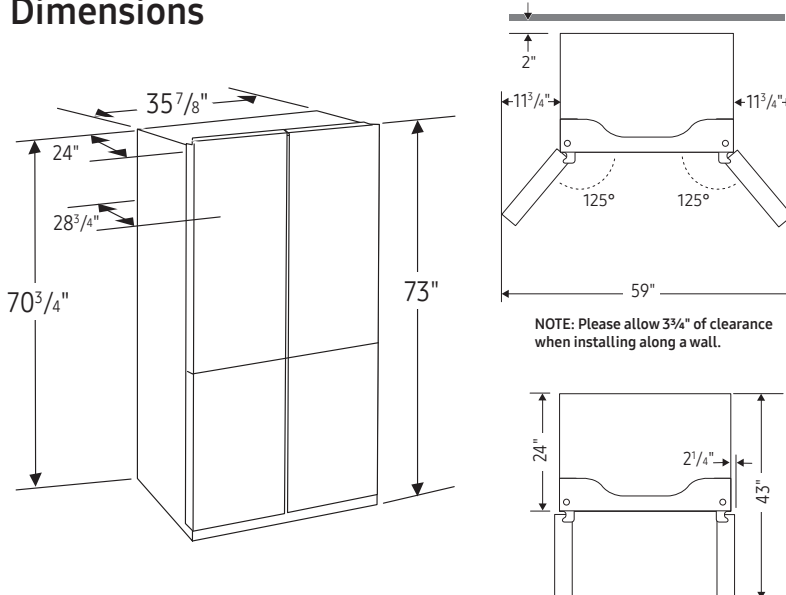

Installation Specifications

1. Measure the height, width and depth of the opening, making sure to include baseboards, molding tile, countertop overhang, etc. Check to be sure there is enough room to open the door (consider walls, islands or other obstacles when measuring).
2. Refer to illustrations below to determine dimensions.
3. Allow 3.75" of clearance on hinge side of refrigerator when installing next to a wall.
4. Allow 2" minimum clearance at rear for proper air circulation and water/electrical connections. Allow a 3/8" minimum clearance at sides and top for ease of installation.
5. Ensure each door and entryway in the home is wide enough for the refrigerator to be moved through easily.

For optimal usage and ability to open refrigerator doors completely, do not install next to a wall.

Please note: The following dimensions and cutout information is for planning purposes only. For complete installation details, consult manual packed with product or download manual online at samsung.com.

Dimensions

Total Capacity: 23.5 cu. ft.

Refrigerator: 14.5 cu. ft.

- 1 Slide-In Shelf, 3 Tempered Glass Spill-Proof Shelves
- 2 Clear Crisper Drawers
- 6 Door Bins with 1 Gallon Door Bin
- LED Lighting

Freezer: 9 cu. ft.

Product Dimensions & Weight

Dimensions (WxHxD with hinges and doors):
35 7/8" x 73" x 28 3/4"

Dimensions (WxHxD without hinges and doors):
35 7/8" x 70 3/4" x 24"

Weight: 352.7 lbs

Shipping Dimensions & Weight (WxHxD)