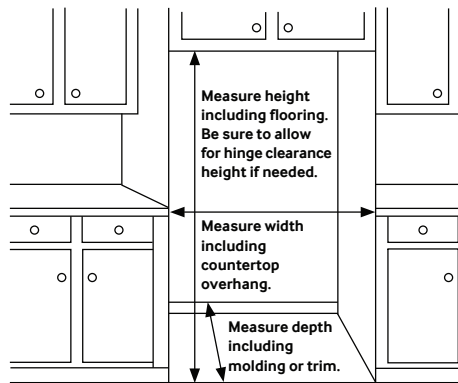

RF90F29BECR

SAMSUNG

29 cu. ft. Bespoke 4-Door French Door Refrigerator with AI Home in Charcoal Glass Top and Stainless Steel

Installation Specifications

1. Measure the height, width and depth of the opening, making sure to include baseboards, molding tile, countertop overhang, etc. Check to be sure there is enough room to open the door (consider walls, islands or other obstacles when measuring).
2. Refer to illustration below to determine dimensions.
3. Allow 3.75" of clearance on hinge side of refrigerator when installing next to a wall where handle may make contact.
4. Allow 2" minimum clearance at rear for proper air circulation and water/electrical connections. Allow a 3/8" minimum clearance at sides and top for ease of installation.
5. Ensure each door and entryway in the home is wide enough for the refrigerator to be moved through easily.

For optimal usage and ability to open refrigerator doors completely, do not install next to a wall.

Please note: The following dimensions and cutout information is for planning purposes only. For complete installation details, consult manual packed with product, or download manual online at samsung.com.