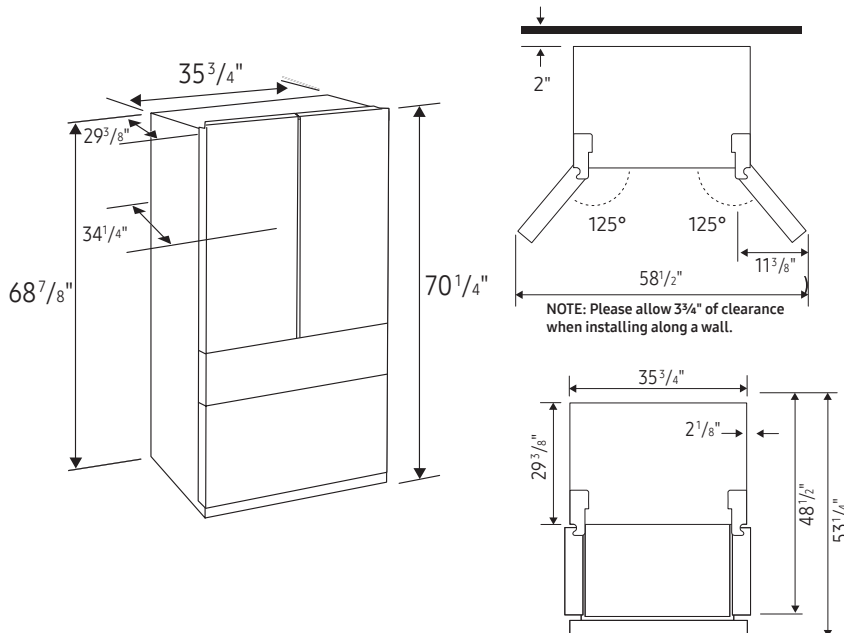

### Installation Specifications

1. Measure the height, width and depth of the opening, making sure to include baseboards, molding tile, countertop overhang, etc. Check to be sure there is enough room to open the door (consider walls, islands or other obstacles when measuring).
2. Refer to illustration below to determine dimensions.
3. Allow 3.75" of clearance on hinge side of refrigerator when installing next to a wall where handle may make contact.
4. Allow 2" minimum clearance at rear for proper air circulation and water/electrical connections. Allow a 3/8" minimum clearance at sides and top for ease of installation.
5. Ensure each door and entryway in the home is wide enough for the refrigerator to be moved through easily.

For optimal usage and ability to open refrigerator doors completely, do not install next to a wall.

Please note: The following dimensions and cutout information is for planning purposes only. For complete installation details, consult manual packed with product, or download manual online at [samsung.com](http://samsung.com).

### Dimensions

**Total Capacity: 28.6 cu. ft.**

**Refrigerator: 16.5 cu. ft.**

- 1 Slide-In Shelf, 3 Tempered Glass Spill-Proof Shelves
- 2 Clear Drawers, Including Crisper+
- 6 Door Bins
  - Right: 1 Gallon Bin, 2 Regular Bins
  - Left: 3 Regular Bins
- Surface Lighting