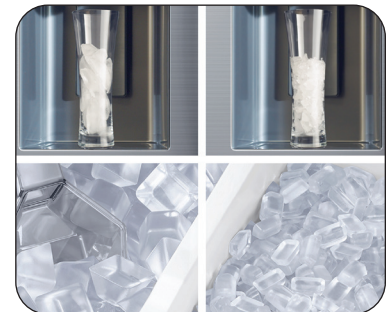

Refrigerator: Curved and Crushed Ice
Freezer: Cubed and Ice Bites™

Design

- Large Capacity of 30 cu. ft.
- Middle Drawer Ice Maker
- Premium External Filtered Water and Ice Dispenser
- High-Efficiency LED Lighting
- Gallon Door Bin
- Fingerprint Resistant Finish

Technology

- Wi-Fi Enabled
- Power Cool & Power Freeze
- Door Alarm
- Water Filter Indicator

Performance

- Four Ice Types: Crushed, Curved, Cubed and Ice Bites™
- SmartThings Energy*
- Metal Cooling

Rating

ENERGY STAR® rated:
775 kWh/yr