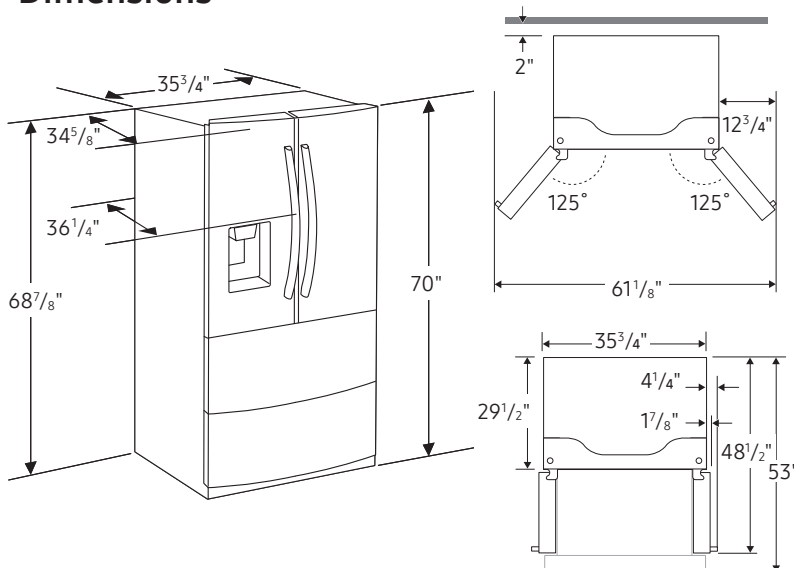

### Installation Specifications

1. Measure the height, width and depth of the opening, making sure to include baseboards, molding tile, countertop overhang, etc. Check to be sure there is enough room to open the door (consider walls, islands or other obstacles when measuring).
2. Refer to illustration below to determine dimensions.
3. Allow 2.5" of clearance on hinge side of refrigerator when installing next to a wall where handle may make contact.
4. Allow 1" minimum clearance at rear for proper air circulation and water/electrical connections. Allow a 3/8" minimum clearance at sides and top for ease of installation.
5. Ensure each door and entryway in the home is wide enough for the refrigerator to be moved through easily.

For optimal usage and ability to open refrigerator doors completely, do not install next to a wall.

Please note: The following dimensions and cutout information is for planning purposes only. For complete installation details, consult manual packed with product or download manual online at [samsung.com](http://samsung.com).

### Dimensions

**Total Capacity: 29.8 cu. ft.**

**Refrigerator: 21.3 cu. ft.**

- External Filtered Water and Ice Dispenser (Curved Ice, Crushed Ice)
- 4 Tempered Glass Spill-Proof Shelves
- Full-Width Drawer
- 2 Clear Drawers
- 7 Door Bins
  - Right: 1 Gallon Bin, 3 Regular Bins
  - Left: 3 Regular Bins
- High-Efficiency LED Lighting