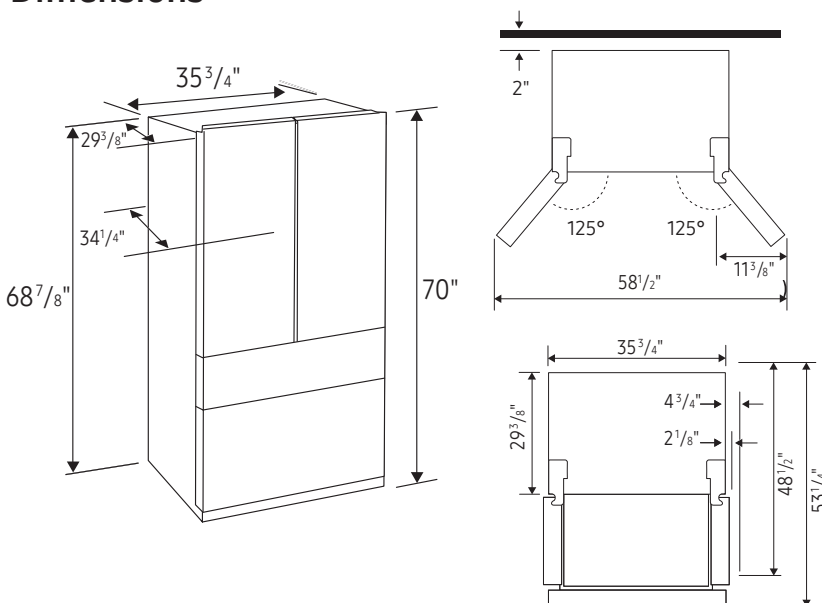

RF29BB8900

SAMSUNG

Bespoke 4-Door French Door Refrigerator (29 cu. ft.) with Family Hub™

Installation Specifications

1. Measure the height, width and depth of the opening, making sure to include baseboards, molding tile, countertop overhang, etc. Check to be sure there is enough room to open the door (consider walls, islands or other obstacles when measuring).
2. Refer to illustration below to determine dimensions.
3. Allow 2.5" of clearance on hinge side of refrigerator when installing next to a wall where handle may make contact.
4. Allow 1" minimum clearance at rear for proper air circulation and water/electrical connections. Allow a 3/8" minimum clearance at sides and top for ease of installation.
5. Ensure each door and entryway in the home is wide enough for the refrigerator to be moved through easily.

For optimal usage and ability to open refrigerator doors completely, do not install next to a wall.

Please note: The following dimension and cutout information is for planning purposes only. For complete installation details, consult manual packed with product, or download manual online at samsung.com.

Dimensions

Total Capacity: 28.6 cu. ft.

Refrigerator: 16.5 cu. ft.

- 4 Tempered Glass Spill-Proof Shelves
- 2 Clear Drawers, Including Crisper+
- 6 Door Bins
Right: 1 Gallon Bin, 2 Regular Bins
Left: 3 Regular Bins
- Surface Lighting

Shipping Dimensions (WxHxD)

Dimensions: 38 1/4" x 75 3/4" x 36 1/4"

Color	Model #	UPC Code	Product & Shipping Weight (lbs)	
Charcoal Glass Top and Family Hub™ Panels with Matte Black Steel Middle and Bottom Panels	RF29BB89008M	887276639864	374.8	399
White Glass	RF29BB890012	887276789965	374.8	399