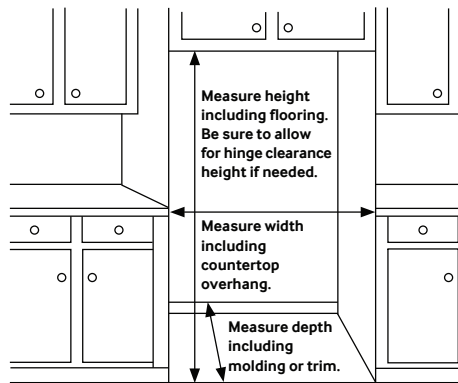

RF29BB8900

SAMSUNG

Bespoke 4-Door French Door Refrigerator (29 cu. ft.) with Family Hub™

Installation Specifications

1. Measure the height, width and depth of the opening, making sure to include baseboards, molding tile, countertop overhang, etc. Check to be sure there is enough room to open the door (consider walls, islands or other obstacles when measuring).
2. Refer to illustration below to determine dimensions.
3. Allow 2.5" of clearance on hinge side of refrigerator when installing next to a wall where handle may make contact.
4. Allow 1" minimum clearance at rear for proper air circulation and water/electrical connections. Allow a 3/8" minimum clearance at sides and top for ease of installation.
5. Ensure each door and entryway in the home is wide enough for the refrigerator to be moved through easily.

For optimal usage and ability to open refrigerator doors completely, do not install next to a wall.

Please note: The following dimension and cutout information is for planning purposes only. For complete installation details, consult manual packed with product, or download manual online at samsung.com.

Dimensions

Total Capacity: 28.6 cu. ft.

Refrigerator: 16.5 cu. ft.

- 4 Tempered Glass Spill-Proof Shelves
- 2 Clear Drawers, Including Crisper+
- 6 Door Bins
Right: 1 Gallon Bin, 2 Regular Bins
Left: 3 Regular Bins
- Surface Lighting

Shipping Dimensions (WxHxD)

Dimensions: 38 1/4" x 75 3/4" x 36 1/4"

Color	Model #	UPC Code	Product & Shipping Weight (lbs)	
Charcoal Glass Top and Family Hub™ Panels with Matte Black Steel Middle and Bottom Panels	RF29BB89008M	887276639864	374.8	399
White Glass	RF29BB890012	887276789965	374.8	399