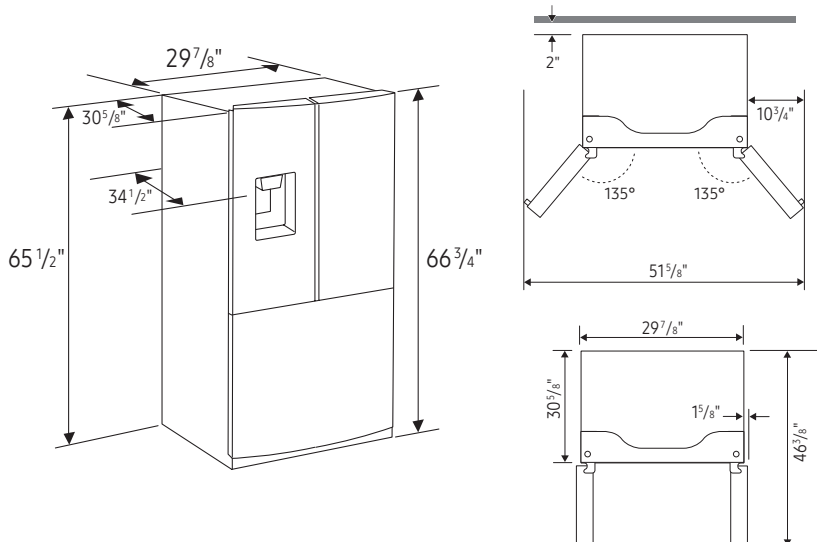

ADA Compliant

RF22A4221SR

SAMSUNG

22 cu. ft. Smart 3-Door French Door Refrigerator with External Water Dispenser

Installation Specifications

1. Measure the height, width and depth of the opening, making sure to include baseboards, molding tile, countertop overhang, etc. Check to be sure there is enough room to open the door (consider walls, islands or other obstacles when measuring).
2. Refer to illustration below to determine dimensions.
3. Allow 1½" of clearance on hinge side of refrigerator when installing next to a wall where door may make contact.
4. Allow 2" minimum clearance at rear for proper air circulation and water/electrical connections. Allow a ¾" minimum clearance at sides and top for ease of installation.
5. Ensure each door and entryway in the home is wide enough for the refrigerator to be moved through easily.

For optimal usage and ability to open refrigerator doors completely, do not install next to a wall.

Please note: The following dimension and cutout information is for planning purposes only. For complete installation details, consult manual packed with product or download manual online at samsung.com.

Dimensions

Total Capacity: 22.0 cu. ft.

Refrigerator: 15.0 cu. ft.

- External Water Dispenser
- 3 Tempered Glass Spill-Proof Shelves
- 2 Humidity-Controlled Crispers
- Full-Width Drawer
- 6 Door Bins
 - Right Door: 1 Gallon Bin, 2 Regular Bins
 - Left Door: 3 Regular Bins
- LED Lighting

*Compressor, evaporator, condenser, drier and connecting tubing.

Product Dimensions & Weight

Dimensions (WxHxD with hinges and doors):
29⁷/₈" x 66³/₄" x 34⁷/₈"

Dimensions (WxHxD without hinges and door):
29⁷/₈" x 65¹/₂" x 30⁵/₈"