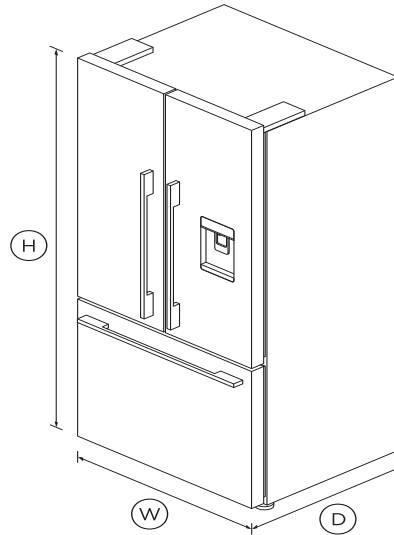

# Freestanding French Door Refrigerator Freezer, 32", 17 cu ft, Ice & Water

Series 7 | Contemporary

Stainless Steel | French hinge

Designed for those who need plenty of flexible space for their cold and frozen food storage, with a stylish stainless steel finish.

## DIMENSIONS

Height	67 3/4"
Width	31 1/8"
Depth	27 3/8"