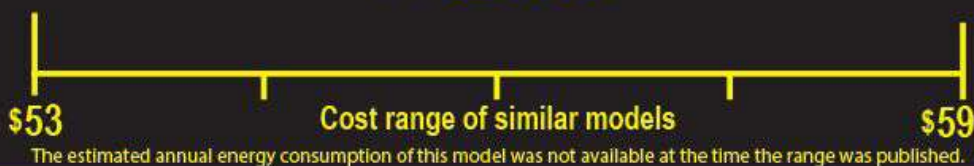

Model: REF18FCBIPLV

Capacity: 8.6 Cubic Feet

Compare ONLY to other labels with yellow numbers.
Labels with yellow numbers are based on the same test procedures.

Estimated Yearly Energy Cost

\$55

452 kWh

Estimated Yearly Electricity Use