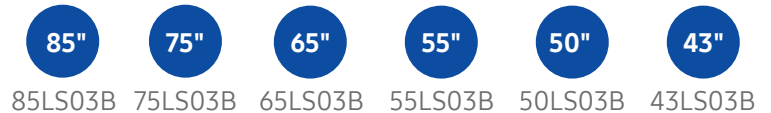

SIZE CLASS

Artwork, shows, movies and memories—display what you love on The Frame, the picture frame-like TV. See everything on the QLED 4K TV at 100% Color Volume with Quantum Dot that saturates your screen with a billion colors. Switch on Art Mode and transform your TV into your own personal art exhibit.²

KEY FEATURES

Picture

- 4K UHD with 4K AI Upscaling⁴
- Quantum HDR
- Quantum Processor 4K
- QLED 4K with 100% Color Volume²
- Wide Viewing Angle
- Adaptive Picture™
- Super Ultrawide GameView & Game Bar⁶
- FreeSync Premium Pro⁷
- Auto Game Mode (ALLM)
- Real Depth Enhancer
- Art Mode
- Art Store¹
- Samsung Collection
- My Collection
- Art Mode Enhancer
- Vertical Mode / 9:16 Screen Support (43" only)

Design

- Modern Frame Design
- Brightness and Motion Sensor⁸
- One Invisible Connection™
- One Connect Box⁹

Smart Features

- Smart TV Powered by Tizen
- Universal Guide
- Ambient Mode+¹⁰
- Multiple Voice Assistants¹¹
- Samsung TV Plus
- Multi View¹²
- SmartThings Compatible¹⁴
- Samsung Health¹⁵

Connections

- 4 HDMI Ports¹⁷
- HDMI 2.1 Features Supported:
  - Auto Low Latency Mode (ALLM), supported on all ports
  - Fixed Rate Link (FRL) 4K@120Hz¹⁸, supported on port 4
  - Variable Refresh Rate (VRR), supported on all ports¹⁹
  - Enhanced Audio Return Channel (eARC), supported on port number 3
- 2 USB 2.0 Connections
- LAN Port
- 802.11AC built-in Wi-Fi
- Bluetooth®
- RS232 Control (Ex-Link)
- IP Control Support²⁰
- Optical Audio Output Port

Audio

- Dolby Atmos and Object Tracking Sound²³
- Q-Symphony²¹
- Adaptive Sound+
- 40 Watt 2.0.2 Channel²²

Optional Accessories - Sold separately

- Customizable Bezels³
- Studio Stand
- 15m Extended Cable
- 5m In-Wall Rated Cable

Included Accessories

- SolarCell Remote™ (TM2281E)
- Slim Fit Wall Mount included
- One Connect Box
- Power Cable
- User Manual and E-Manual

Industry Certifications

- CTA 4K UHD Connected
- Filmmaker Mode