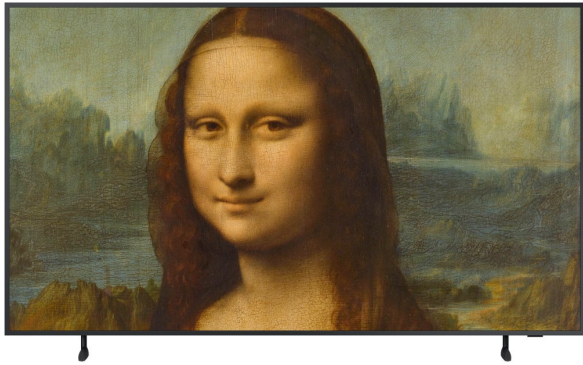

# The Frame

## PRODUCT HIGHLIGHTS

- Art Mode
- QLED 4K with 100% Color Volume<sup>2</sup>
- Anti-Reflection with Matte Display
- Slim Fit Wall Mount included
- Customizable Frame<sup>3</sup>

## SIZE CLASS

Artwork, shows, movies and memories—display what you love on The Frame, the picture frame-like TV. See everything on the QLED 4K TV at 100% Color Volume with Quantum Dot that saturates your screen with a billion colors. Switch on Art Mode and transform your TV into your own personal art exhibit.<sup>2</sup>