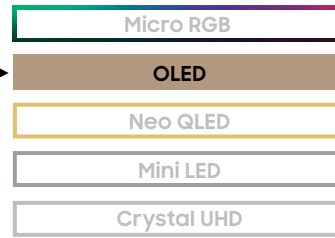

CLASS HIERARCHY

SIZE CLASS

83"	QN83S95HAEXZA
77"	QN77S95HAFXZA
65"	QN65S95HAFXZA
55"	QN55S95HAFXZA

Samsung Vision AI
 UP TO 165Hz¹

HDMI **ADVANCED**
 Dolby Atmos

NVIDIA G-SYNC
 AMD FreeSync Premium Pro

SmartThings

Unbeatable contrast with AI-powered pixel-level control, on a floating, glare-free screen that enhances your content and décor. Enjoy 5,000+ artworks² from world-famous artists and collections, and you can reduce cable clutter on up to 8 HDMI devices with Wireless One Connect Ready³.

TOP 10 KEY FEATURES

- | | |
|--|---|
| 1. OLED HDR Pro with Glare Free | 6. Motion Xcelerator 165Hz ¹ |
| 2. Art Store ⁴ | 7. 4K AI Upscaling Pro ⁶ |
| 3. FloatLayer Design | 8. Auto HDR Remastering ⁹ |
| 4. Wireless One Connect Ready ⁵ | 9. Dolby Atmos and Object Tracking Sound+ |
| 5. NQ4 AI Gen3 Processor ⁶ | 10. AI Motion Enhancer Pro ⁹ |

PICTURE (PANEL)

Display Type: OLED
 Refresh Rate: 165Hz (VRR Support)
 Lighting Technology: Self-illuminating pixels
 Display Resolution: 4K (3,840 x 2,160)
 Anti Reflection: Glare Free
 Viewing Angle: Ultra Viewing Angle
 Dimming Technology: N/A