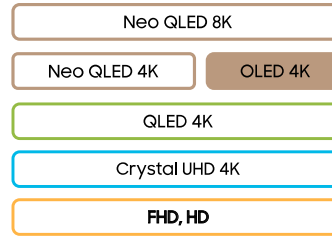

CLASS HIERARCHY

SIZE CLASS

77"	QN77S84F
55"	QN55S84F

Self-illuminating pixels deliver unmistakable OLED contrast and dazzling, expert-validated color enhanced by Samsung Vision AI¹. A flowing design complements the bold brightness and depth on-screen, along with enhanced sound.

TOP 10 KEY FEATURES

1. NQ4 AI Gen2 Processor²
2. 4K AI Upscaling²
3. OLED HDR
4. Pantone Validated[®]
5. Motion Xcelerator 120Hz
6. Dolby Atmos and Object Tracking Sound Lite
7. Active Voice Amplifier Pro and Adaptive Sound Pro
8. Endless Free Content⁴
9. Color Booster Pro³
10. Contour Design

PICTURE (PANEL)

- Display Type: OLED
- Refresh Rate: 120Hz
- Lighting Technology: Self-illuminating pixels
- Display Resolution: 4K (3,840 x 2,160)
- Anti Reflection: Yes
- Viewing Angle: Ultra Viewing Angle
- Dimming Technology: N/A

DESIGN

- TV Design: Contour
- Bezel Type: 4 Bezel-less
- Front Color: Graphite Black
- Stand Type: Simple Linear
- Stand Color: Black
- Adjustable Stand: Yes (See next page)

CONNECTIVITY

- Wi-Fi: Yes (Wi-Fi 5)
- Bluetooth: Yes (BT5.3)
- One Connect Box: N/A
- HDMI Input: 4 Ports
- HDMI Maximum Input Rate: 4K 120Hz (For HDMI 1/2/3/4)
- HDMI Audio Return Channel: eARC
- HDMI-CEC: Yes
- USB Ports: 2 x USB-A
- Ethernet (LAN): 1
- Digital Audio Out (Optical): 1
- RF Connection: 1
- RS-232C Input: 1