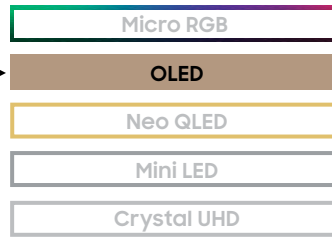

CLASS HIERARCHY

SIZE CLASS

83"	QN83S85HAEXZA
77"	QN77S85HAEXZA
65"	QN65S85HAEXZA
55"	QN55S85HAEXZA
48"	QN48S85HAEXZA

Take in dazzling brightness and inky blacks with lifelike color on this AI-enhanced OLED TV that makes old and new content look incredible. And, your favorite video games feel intense while staying smooth thanks to the Premium Gaming Pack.

TOP 10 KEY FEATURES

- OLED HDR
- NQ4 AI Gen2 Processor²
- Premium Gaming Pack³
- 4K AI Upscaling²
- Pantone™ Validated
- Color Booster Pro¹
- AI Sound Controller¹
- Dolby Atmos and Object Tracking Sound Lite
- Active Voice Amplifier Pro and Adaptive Sound Pro
- Endless Free Content⁴

PICTURE (PANEL)

- Display Type: OLED
- Refresh Rate: 120Hz (VRR Support)
- Lighting Technology: Self-illuminating pixels
- Display Resolution: 4K (3,840 x 2,160)
- Anti Reflection: Yes
- Viewing Angle: Ultra Viewing Angle
- Dimming Technology: N/A