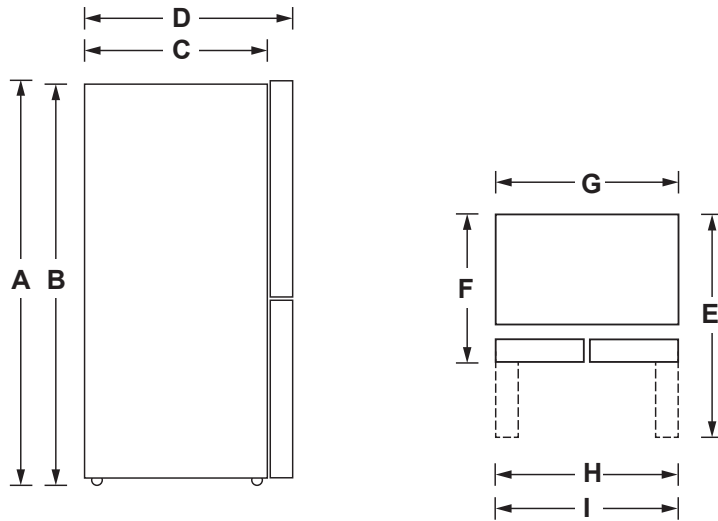

16.8 Cu. Ft. Quad Door Refrigerator

QHE16HYPFS

Available

Unit Specifications

Width	32 3/4"
Depth	26 3/16"
Height	71 3/16"
Weight	216.1 lbs.

More Easy-to-Use Features:

- ENERGY STAR®
- Quick Cool and Quick Freeze
- Capacitive Touch Temperature Controls
- Adjustable Tempered Glass Shelves
- 6 Enclosed Door Bins
- 2 Sliding Freezer Drawers
- 4 Sliding Freezer Bins
- Ice Maker Ready (IM4D)
- Humidity Control System

Warranty

- 1 Year Warranty (Parts and Labor)

Available Finishes

Stainless
QHE16HYPFS

Overall Packaging Details

Packaging	lb./in.	
Gross Weight	216.1 lbs.	
Dimensions	W	35 4/5"
	D	29 1/3"
	H	75 4/5"

Power Requirements

Electrical Rating	120V, 60Hz
-------------------	------------

Product Technical Illustration

Overall Height (in.) A	71-3/16
Height to Top of Case (in.) B	70-11/16
Case Depth Without Door (in.) C	22-1/2
Depth Without Door Handle (in.) D	26-3/16
Depth With Door Open 90 Degrees (in.) E	39-7/8
Overall Depth (in.) F	26-3/16
Overall Width (in.) G	32-13/16
Width w/Door Open 90 Less Handle (in.) H	34-7/8
Width w/Door Open 90 Inc. Handle (in.) I	34-7/8
Back Clearances	2
Side Clearances	0
Top Clearances	1