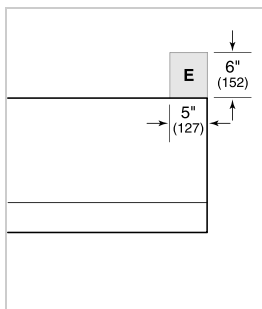

PRODUCT SPECIFICATIONS

Model	PW422418
Dimensions	42"W x 18"H x 24"D
Weight	86 lbs
Electrical Supply	110/120 VAC, 60 Hz
Electrical Service	15 amp dedicated circuit
Discharge Location	Vertical or Horizontal
Discharge Dimensions	10" Round
Bottom of Hood to Countertop	30" to 36"

ELECTRICAL

NOTE: Dimensions in parenthesis are in millimeters unless otherwise specified

DIMENSIONS