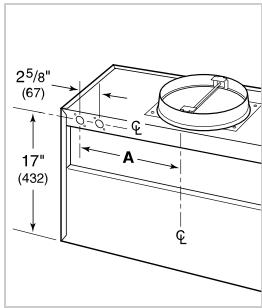

## BLOWER OPTIONS

- 1200 CFM Internal
- 1100 CFM Inline
- 1500 CFM Remote

**PRODUCT SPECIFICATIONS**

Model	PW363318O
Dimensions	36"W x 18"H x 33"D
Electrical Supply	110/120 VAC, 60 Hz
Electrical Service	15 amp dedicated circuit
Discharge Location	Vertical
Discharge Dimensions	10" Round
Bottom of Hood to Countertop	36" to 42"

**ELECTRICAL**

**NOTE:** Dimensions in parenthesis are in millimeters unless otherwise specified

**DIMENSIONS**