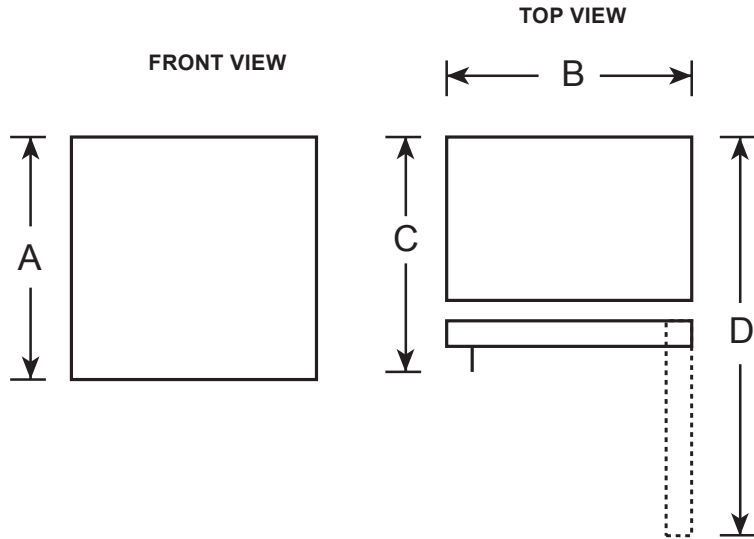

### DIMENSIONS AND INSTALLATION INFORMATION (IN INCHES)

OVERALL DIMENSIONS	Height (in.) A	33-3/4
	Width (in.) B	23-2/5
	Depth with handle (in.) C	25
	Depth with door open 90° (in.) D	45-1/4
AIR CLEARANCES	Each side (in.)	0
	Top (in.)	0
	Back (in.)	0