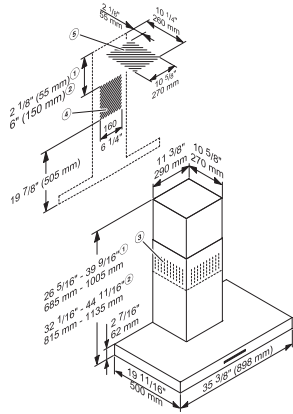

PUR 98 W

Wall ventilation hood

with EasySwitch light-touch switches for convenient operation and LED lighting

PUR98W, DAP1927 (Installation drawing) – USA/CDN

1) Extraction, 2) Recirculation, 3) Ventilation grille at top for recirculation, 4+5) Installation cut-out (5 not required for recirculation)