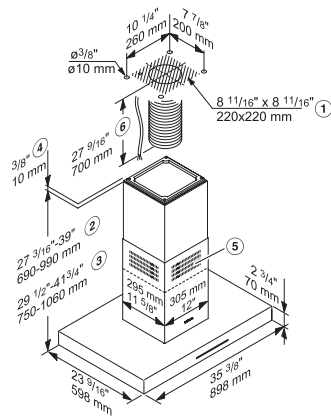

PUR 98 D

Island décor hood

with energy-efficient LED lighting and backlit controls for easy use.

PUR 98 D (Installation drawing) – USA/CDN

1) Installation area/site, 2) Vented, 3) Recirculation, 4) Installation alternatively with spacer frame, 5) Ventilation grille positioned at the top for recirculation, 6) A supply lead, and for vented mode flexible vent ducting, must be pre-fitted for the connection in the ceiling to the connection of the cooker hood.