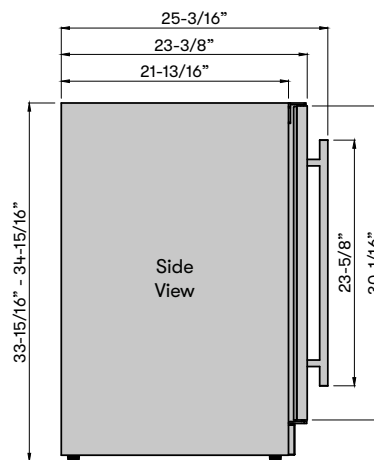

MODEL

Single Zone Wine Cooler PRW24C01CG

Size 24"
Dimensions 23-7/8"W x 33-15/16"H x 23-3/8"D
Weight 120lbs.
Installation Type Compact / Built-in / Freestanding
Refrigerant Type R600a

FEATURES

Capacity 53 bottles (750 ml)
Volume 5.6 cu/ft
Temperature Range 38° - 65° F
Sound Level 39 dBA
Door Finish 304-grade Stainless + Glass
Cabinet Finish Black
Interior Finish Black
Field-Reversible Door Yes
Zero-Clearance Door Hinges Yes, concealed
Door Glass Dual-pane, Low-E Argon-filled
Shelving 6 full-extension, black wood racks w/ stainless trim
Controls 3-Color Electronic Touch
Lighting 3-Color LED Light Strips
Cloud White, Deep Blue, Amber
Four Light Levels Yes
Door Open Alarm Yes, after 3 minutes
Door Lock Yes
Sabbath Mode Yes
ENERGY STAR® Certified Yes
Air Filtration Yes, w/ carbon filter
PreciseTemp™ Yes
Active Cooling Technology Yes
Vibration Dampening System Yes

AC POWER 115V, 60Hz at Max. 1.0A

OPTIONAL ACCESSORIES

Contemporary Handle PRHAN-C102 (Brushed Gold)
Contemporary Handle PRHAN-C104 (Matte Black)
Pro Handle PRHAN-C001 (Stainless Steel)
Pro Handle PRHAN-C003 (Brushed Gold)
Pro Handle PRHAN-C004 (Matte Black)

WARRANTY 2 years parts, 2 years labor
5 years compressor

DID YOU KNOW?

The designated 7 bottle capacity rack easily stores large diameter bottles such as pinot noir, chardonnay, and champagne.

Transforming the Kitchen through Design, Discovery, and Care

Specifications subject to change, check zephyronline.com for up-to-date information.
Zephyr | 2277 Harbor Bay Parkway, Alameda, CA 94502 | 888.880.8368