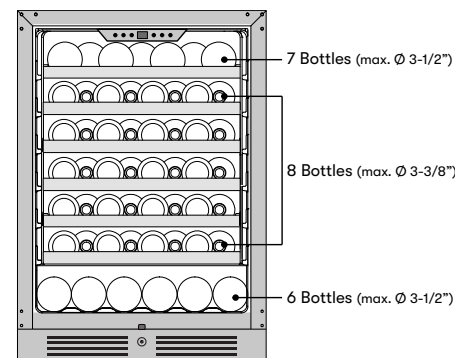

WARRANTY 2 years parts, 2 years labor
 5 years compressor

DID YOU KNOW?

The designated 7 bottle capacity rack easily stores large diameter bottles such as pinot noir, chardonnay, and champagne.

Transforming the Kitchen through Design, Discovery, and Care