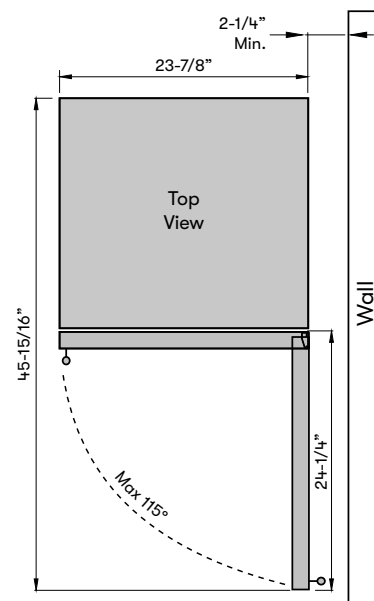

MODEL

Single Zone Wine Cooler PRW24C01CG

Size 24"
Dimensions 23-7/8"W x 33-15/16"H x 23-3/8"D
Weight 120lbs.
Installation Type Compact / Built-in / Freestanding
Refrigerant Type R600a

FEATURES

Capacity 53 bottles (750 ml)
Volume 5.6 cu/ft
Temperature Range 38° - 65° F
Sound Level 39 dBA
Door Finish 304-grade Stainless + Glass
Cabinet Finish Black
Interior Finish Black
Field-Reversible Door Yes
Zero-Clearance Door Hinges Yes, concealed
Door Glass Dual-pane, Low-E Argon-filled
Shelving 6 full-extension, black wood racks w/ stainless trim
Controls 3-Color Electronic Touch
Lighting 3-Color LED Light Strips
Cloud White, Deep Blue, Amber
Four Light Levels Yes
Door Open Alarm Yes, after 3 minutes
Door Lock Yes
Sabbath Mode Yes
ENERGY STAR® Certified Yes
Air Filtration Yes, w/ carbon filter
PreciseTemp™ Yes
Active Cooling Technology Yes
Vibration Dampening System Yes

AC POWER 115V, 60Hz at Max. 1.0A

OPTIONAL ACCESSORIES

Contemporary Handle PRHAN-C102 (Brushed Gold)
Contemporary Handle PRHAN-C104 (Matte Black)
Pro Handle PRHAN-C001 (Stainless Steel)
Pro Handle PRHAN-C003 (Brushed Gold)
Pro Handle PRHAN-C004 (Matte Black)

WARRANTY 2 years parts, 2 years labor
5 years compressor

DID YOU KNOW?

The designated 7 bottle capacity rack easily stores large diameter bottles such as pinot noir, chardonnay, and champagne.

Transforming the Kitchen through Design, Discovery, and Care

Specifications subject to change, check zephyronline.com for up-to-date information.
Zephyr | 2277 Harbor Bay Parkway, Alameda, CA 94502 | 888.880.8368