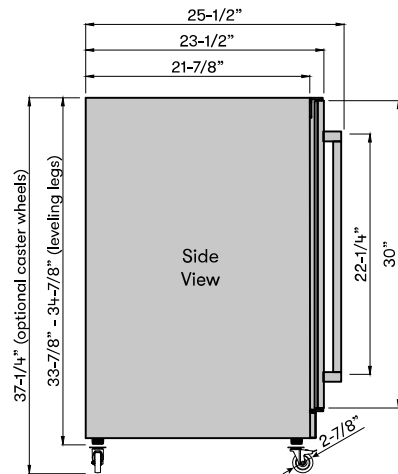

FEATURES

Capacity	136 12oz cans
Volume	5.6 cu/ft
Temperature Range	34° - 50° F
Ambient Temperature Range	50° - 115° F
Sound Level	39 dBA
Door Finish	304-grade Stainless Steel
Cabinet Finish	304-grade Stainless Steel
Interior Finish	Black
Field-Reversible Door	Yes
Zero-Clearance Door Hinges	Yes
Shelving - Wire	1 full-extension, black wire rack
Shelving - Beverage	2 adjustable, transparent-gray glass shelves
Controls	Electronic Capacitive Touch
LED Lighting	Cloud White
Door Open Alarm	Yes, after 3 minutes
Door Lock	Yes
Sabbath Mode	Yes
Air Filtration	Yes, w/ carbon filter
PreciseTemp™	Yes
Active Cooling Technology	Yes
Vibration Dampening System	Yes

AC POWER	115V, 60Hz at Max. 1.5A

OPTIONAL ACCESSORIES

Contemporary Handle	PRHAN-C101 (Stainless Steel)
Contemporary Handle	PRHAN-C102 (Brushed Gold)
Contemporary Handle	PRHAN-C104 (Matte Black)
Pro Handle	PRHAN-C003 (Brushed Gold)
Pro Handle	PRHAN-C004 (Matte Black)
Casters (3-3/8" Height)	PRCAST-C001 (set of 4)
Solid Panel Ready Door with Kickplate*	PRPNLC24AKIT
Glass Shelf	50150025

WARRANTY	2 years parts, 2 years labor 5 years compressor

*Prefer a solid door panel? We've got you covered. Purchase the solid panel ready door, pictured on page 1, for a more integrated installation. See *solid panel ready door spec* for more information.

Transforming the Kitchen through Design, Discovery, and Care

Specifications subject to change, check zephyronline.com for up-to-date information.
Zephyr | 2277 Harbor Bay Parkway, Alameda, CA 94502 | 888.880.8368

JUN24.0101