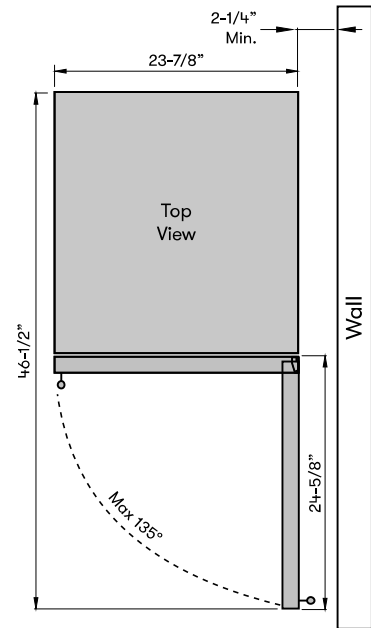

FEATURES

Capacity	136 12oz cans
Volume	5.6 cu/ft
Temperature Range	34° - 50° F
Ambient Temperature Range	50° - 115° F
Sound Level	39 dBA
Door Finish	304-grade Stainless Steel
Cabinet Finish	304-grade Stainless Steel
Interior Finish	Black
Field-Reversible Door	Yes
Zero-Clearance Door Hinges	Yes
Shelving - Wire	1 full-extension, black wire rack
Shelving - Beverage	2 adjustable, transparent-gray glass shelves
Controls	Electronic Capacitive Touch
LED Lighting	Cloud White
Door Open Alarm	Yes, after 3 minutes
Door Lock	Yes
Sabbath Mode	Yes
Air Filtration	Yes, w/ carbon filter
PreciseTemp™	Yes
Active Cooling Technology	Yes
Vibration Dampening System	Yes

AC POWER	115V, 60Hz at Max. 1.5A

OPTIONAL ACCESSORIES

Contemporary Handle	PRHAN-C101 (Stainless Steel)
Contemporary Handle	PRHAN-C102 (Brushed Gold)
Contemporary Handle	PRHAN-C104 (Matte Black)
Pro Handle	PRHAN-C003 (Brushed Gold)
Pro Handle	PRHAN-C004 (Matte Black)
Casters (3-3/8" Height)	PRCAST-C001 (set of 4)
Solid Panel Ready Door with Kickplate*	PRPNLC24AKIT
Glass Shelf	50150025

WARRANTY	2 years parts, 2 years labor 5 years compressor

*Prefer a solid door panel? We've got you covered. Purchase the solid panel ready door, pictured on page 1, for a more integrated installation. See *solid panel ready door spec* for more information.

Transforming the Kitchen through Design, Discovery, and Care

Specifications subject to change, check zephyronline.com for up-to-date information.
Zephyr | 2277 Harbor Bay Parkway, Alameda, CA 94502 | 888.880.8368

JUN24.0101