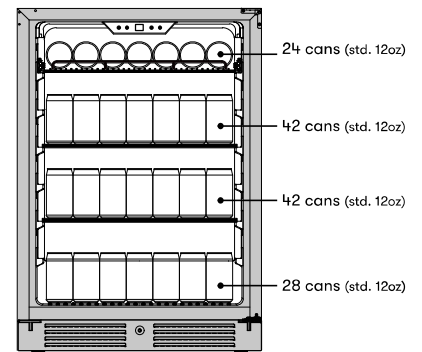

FEATURES

Capacity	136 12oz cans
Volume	5.6 cu/ft
Temperature Range	34° - 50° F
Ambient Temperature Range	50° - 115° F
Sound Level	39 dBA
Door Finish	304-grade Stainless Steel
Cabinet Finish	304-grade Stainless Steel
Interior Finish	Black
Field-Reversible Door	Yes
Zero-Clearance Door Hinges	Yes
Shelving - Wire	1 full-extension, black wire rack
Shelving - Beverage	2 adjustable, transparent-gray glass shelves
Controls	Electronic Capacitive Touch
LED Lighting	Cloud White
Door Open Alarm	Yes, after 3 minutes
Door Lock	Yes
Sabbath Mode	Yes
Air Filtration	Yes, w/ carbon filter
PreciseTemp™	Yes
Active Cooling Technology	Yes
Vibration Dampening System	Yes

AC POWER	115V, 60Hz at Max. 1.5A

OPTIONAL ACCESSORIES

Contemporary Handle	PRHAN-C101 (Stainless Steel)
Contemporary Handle	PRHAN-C102 (Brushed Gold)
Contemporary Handle	PRHAN-C104 (Matte Black)
Pro Handle	PRHAN-C003 (Brushed Gold)
Pro Handle	PRHAN-C004 (Matte Black)
Casters (3-3/8" Height)	PRCAST-C001 (set of 4)
Solid Panel Ready Door with Kickplate*	PRPNLC24AKIT
Glass Shelf	50150025

WARRANTY	2 years parts, 2 years labor 5 years compressor

*Prefer a solid door panel? We've got you covered. Purchase the solid panel ready door, pictured on page 1, for a more integrated installation. See *solid panel ready door spec* for more information.

Transforming the Kitchen through Design, Discovery, and Care

Specifications subject to change, check zephyronline.com for up-to-date information.
Zephyr | 2277 Harbor Bay Parkway, Alameda, CA 94502 | 888.880.8368

JUN24.0101