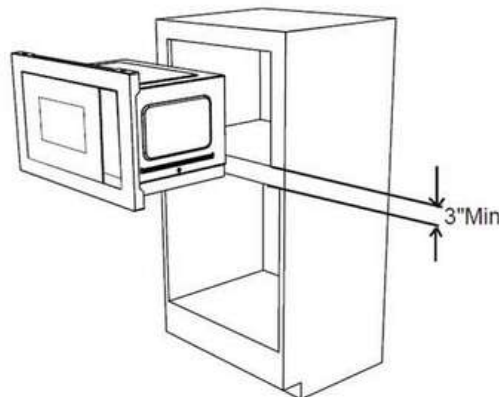

Dimensions and Volume

Height	13 5/8"
Width	24 3/8"
Depth	19 5/8"
Microwave Interior Height	11 3/16"
Microwave Interior Width	17 13/16"
Microwave Interior Depth	19 1/8"
Microwave Capacity	2.2 Cu. Ft.

Installation

Power Supply Connection Location	Right Center
----------------------------------	--------------

Safety Certifications and Approvals

cUL Listed	Yes
UL Listed	Yes

Installation Diagram

CABINET OR WALL CUTOUT

Cutout Dimensions

Height (A)	
Minimum	16 3/4" (42.5 cm)
Maximum	17" (43.2 cm)
Width (B)	
Minimum	24 3/4" (62.9 cm)
Maximum	25" (63.5 cm)
Depth (C)	
Minimum	20" (50.8 cm)

This microwave has a required **trim kit** to help you achieve a built in look.

30" Stainless trim kit
PMTK3080AF

Model Number	Color	Description
PMBS3080BF	Easy Care SS	Microwave
PMTK3080AF	Easy Care SS	30" Trim Kit

***Trim Kit Required**

Trim Kit Overall Dimensions	
	30"
Height	18" (460.8mm)
Width	30" (759mm)
Depth	1 3/5" (40.9mm)