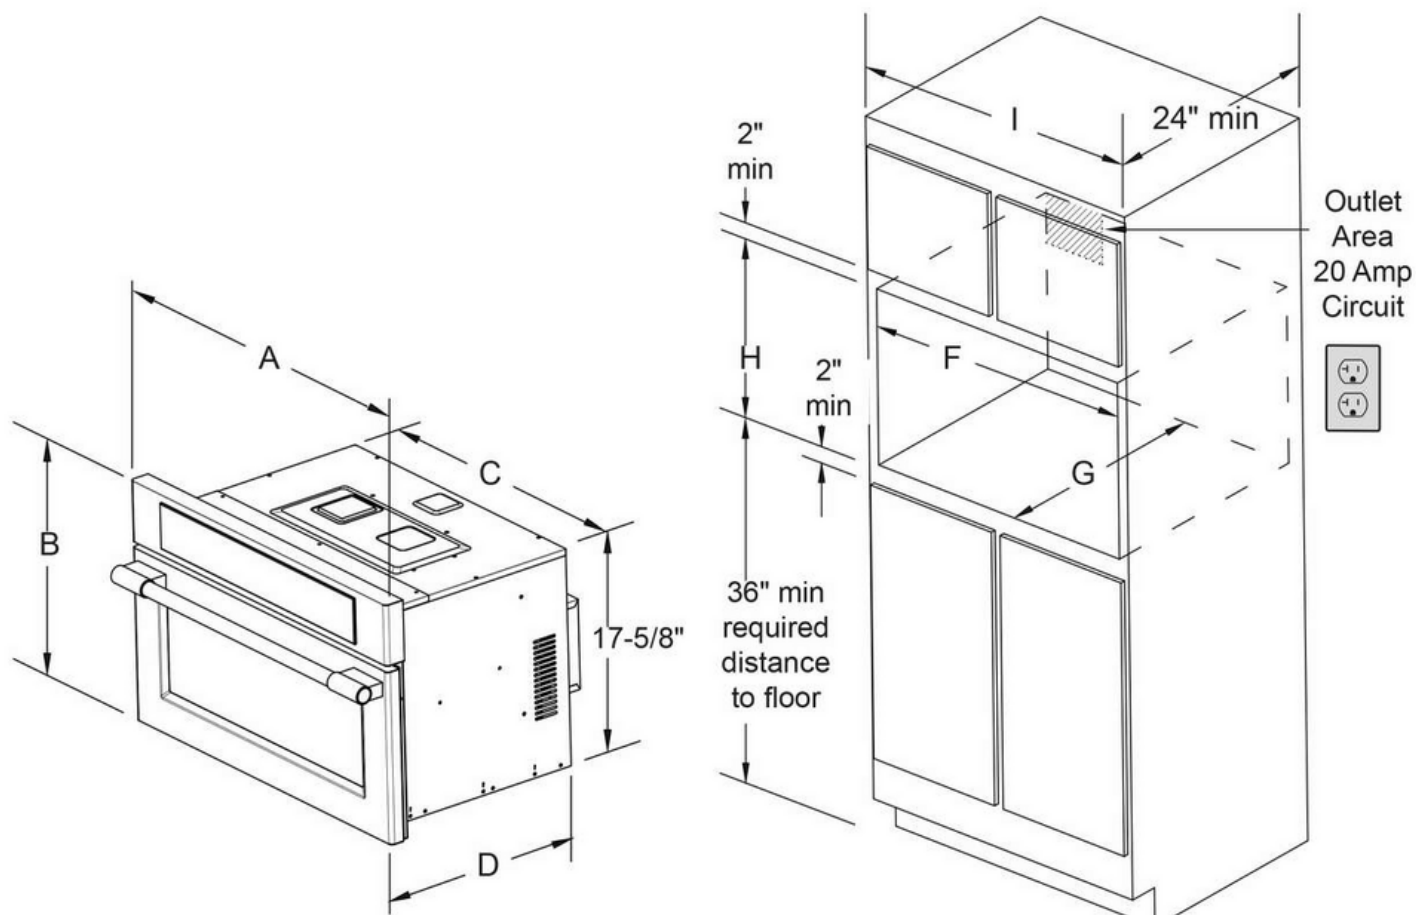

**Dimensions and Volume**

Height	19 5/8"
Width	29 13/16"
Depth	23 1/8"
Depth With Door 90° Open	35 1/2"
Microwave Interior Height	9 13/16"
Microwave Interior Width	16 1/2"
Microwave Interior Depth	16 1/2"
Microwave Capacity	1.6 Cu. Ft.

## Installation Diagram

PRODUCT DIMENSIONS						
MODEL	A		B	C		D
Convection Microwave Oven	29-13/16		19	24-5/8		23
CUTOUT DIMENSIONS AND CABINET WIDTH						
MODEL	F		G	H		I
	Min.	Max.	Min	Min.	Max.	Min.
Convection Microwave Oven	28	28-3/8	22	17-3/4	18	30-1/8

All dimensions are in inches (cm).