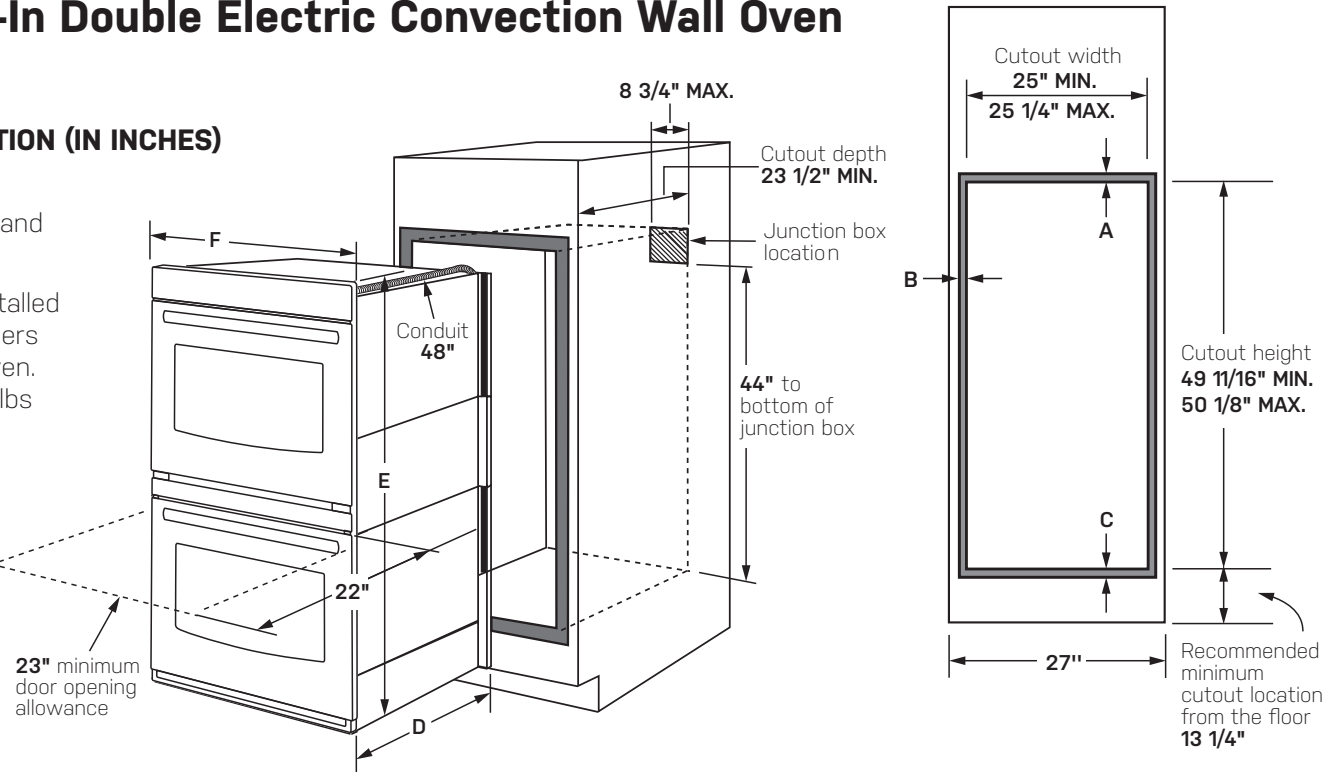

PKD7000SZSS

GE Profile™ Series 27" Built-In Double Electric Convection Wall Oven

DIMENSIONS AND INSTALLATION INFORMATION (IN INCHES)

NOTE: Wall coverings, countertops and cabinets surrounding the wall oven must be able to withstand a temperature of up to 200°F (94°C).

NOTE: If the cabinet in which the wall oven is installed does not have a solid bottom, two braces or runners must be installed to support the weight of the oven. The runners and braces must support up to 400 lbs (181 kg).

NOTE: Door handle protrudes 3" from door face. Cabinets and drawers on adjacent 45° and 90° walls should be placed to avoid interference with the handle.

ATTENTION INSTALLER: Electric wall ovens are NOT approved for installation with a plug and receptacle. They must be hard wired into an approved junction box.

IMPORTANT: Before installing, consult installation instructions packed with product for current dimensional data.

Dimension and installation information are shown in inches.

KW RATING	
240V	7.2
208V	5.4
BREAKER SIZE	
240V	30 Amps
208V	30 Amps