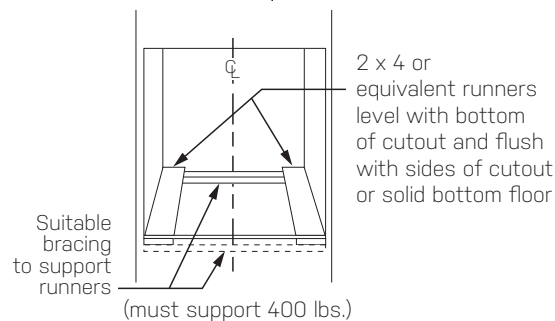

NOTE: Door handle protrudes 3" from door face. Cabinets and drawers on adjacent 45° and 90° walls should be placed to avoid interference with the handle.

ATTENTION INSTALLER: Electric wall ovens are NOT approved for installation with a plug and receptacle. They must be hard wired into an approved junction box.

IMPORTANT: Before installing, consult installation instructions packed with product for current dimensional data.

Dimension and installation information are shown in inches.

KW RATING	
240V	7.2
208V	5.4
BREAKER SIZE	
240V	30 Amps
208V	30 Amps