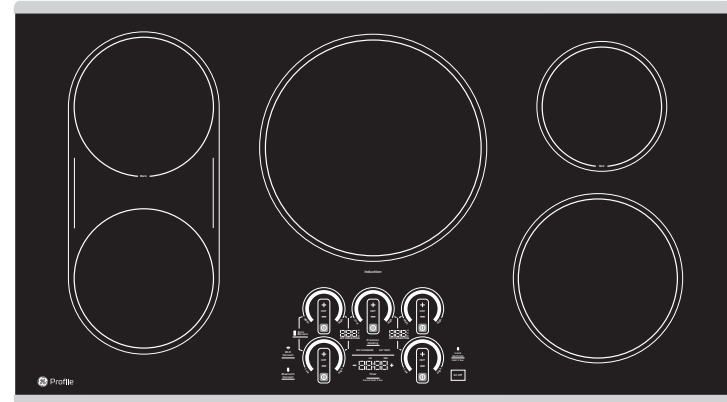

Synchronized Elements

Chef Connect

Smart Cookware Rebate for 11" Smart Pan

Timer

Built-in WiFi

Control Lock

Fit Guarantee

Model PHP9036STSS - Stainless steel

### SMART COOKWARE REBATE

Smart pans easily pair with this smart cooktop to ensure you get the perfect cooking results. Earn a rebate for a free 11" Hestan Cue Smart Pan.