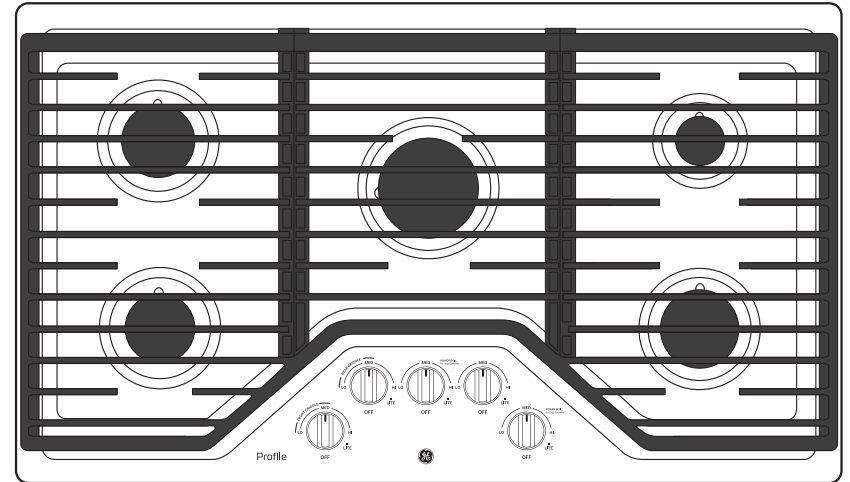

PGP7036DL/SL/BM

GE Profile™ 36" Built-In Gas Cooktop with 5 Burners and Optional Extra-Large Cast Iron Griddle

FEATURES AND BENEFITS

Start cooking faster with Power Boil

Maximize your cooking space

More cooking, less cookware

Precision simmer burner

Dishwasher-safe grates

Spend less time cleaning up

White LED backlit heavy-duty knobs

MAX burner system

Fit Guarantee

Model PGP7036DLBB – Black

Model PGP7036DLWW – White

Model PGP7036SLSS – Stainless steel

Model PGP7036BMTS – Black stainless

GUARANTEED FIT

Replacing a similar cooktop from GE Appliances or another brand? GE cooktops are guaranteed for an exact fit or GE Appliances will pay up to $100 toward modifications

Visit geappliances.com for more info