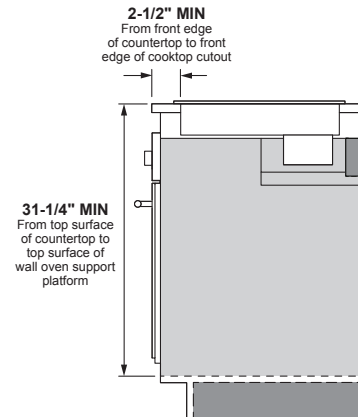

INSTALLATION ABOVE A WALL OVEN

For answers to your Monogram, GE Café™ Series, GE Profile™ Series or GE Appliances product questions, visit our website at geappliances.com or call GE Answer Center® Service, 800.626.2000.