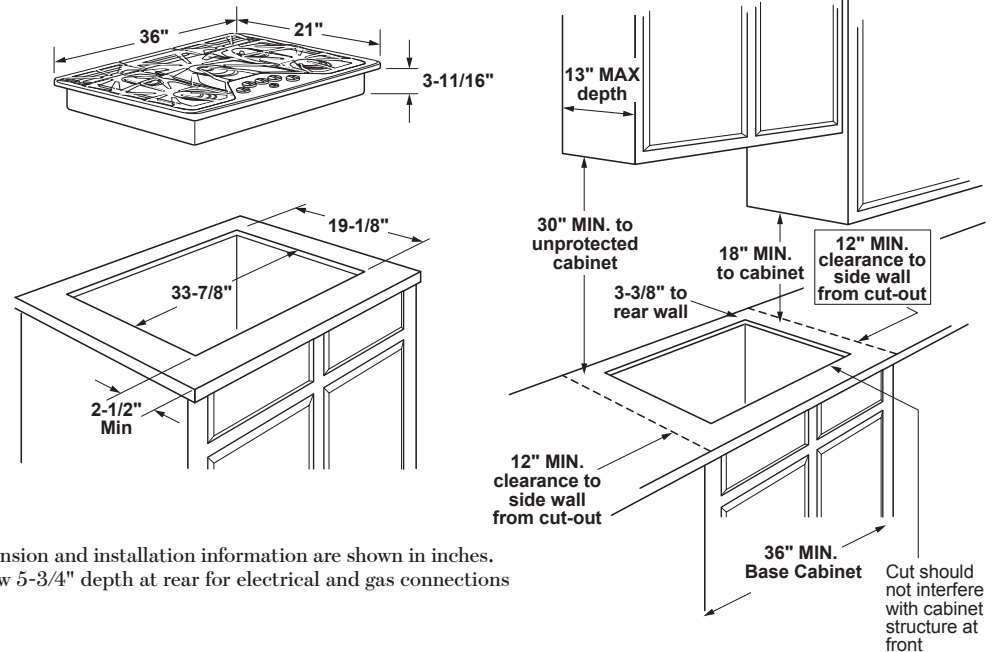

PGP7036DL/SL/BM

GE Profile™ 36" Built-In Gas Cooktop with 5 Burners and Optional Extra-Large Cast Iron Griddle

DIMENSIONS AND INSTALLATION INFORMATION

AGA REQUIREMENT: All gas cooktop models require 7/16" free area below cooktop height to combustible material. Requires 18" minimum from countertop to adjacent overhead cabinets.

NOTE: If installing with a GE Profile™ Telescopic Downdraft System, consult both cooktop and downdraft installation instructions packed with product before installing. Cooktop gas/electric supply may need to be re-routed to install downdraft.

ELECTRICAL RATING: 120V, 60Hz, 5A

INSTALLATION WITH SINGLE WALL OVEN INFORMATION:

30" Gas Cooktops are approved for use over select GE 27" and 30" Wall Ovens and Warming Drawers. 30" and 36" Gas cooktops are approved for use over select 30" Wall Ovens and Warming Drawers. Refer to cooktop and wall oven/warming drawer installation instructions packed with product for current dimensional data.

INSTALLATION INFORMATION: Before installing, consult installation instructions, packed with product, for current dimensional data.

Dimension and installation information are shown in inches.
*Allow 5-3/4" depth at rear for electrical and gas connections