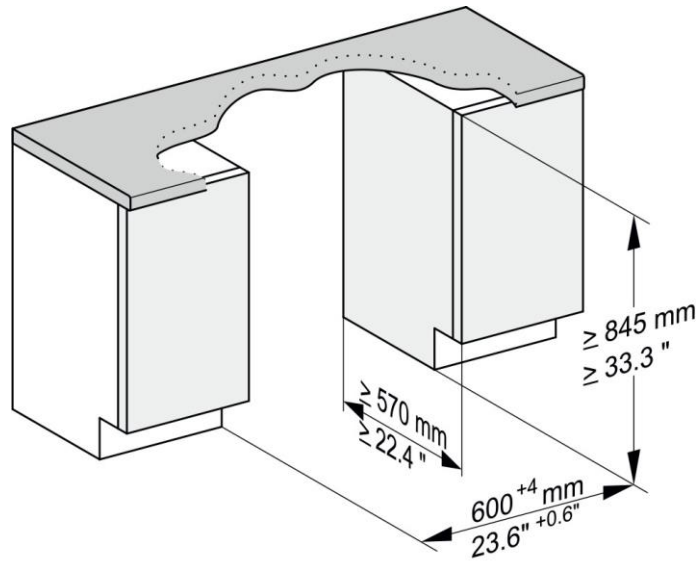

PFD 104 SCVi (120V)

24" Fully Integrated Dishwasher K2o

Features:

- ♦ Integrated Dishwasher for offices, showrooms, legal practices, kitchen studios, and private homes
- ♦ Ideal for up to 5 wash cycles per day
- ♦ Tested for 12,500 program cycles
- ♦ MaxiComfort Baskets with 3D MultiFlex Drawer
- ♦ With Baskets as standard
- ♦ BrilliantLight interior lighting
- ♦ Integrated water softener
- ♦ Perfect integration into handleless kitchens
- ♦ Knock2open
- ♦ AutoOpen and AutoClose
- ♦ WiFiConn@ct as standard

MATERIAL #	ELECTRICAL REQUIREMENTS
11605450	110V / 120V, 60Hz, 15 A
11605520	120/208-240V, 60Hz, 2x30A

SPECIFICATIONS	
Overall Unit Dimensions	23.5" (598 mm) W 33.3" - 35.8" (845 -910 mm) H 22.4" (570 mm) D [Depth does not include door panel]
Niche	
Minimum Cabinet Niche Opening	23 ⁵ / ₈ " (600 mm) W 33 ³ / ₄ " (845 mm) H 22 ⁷ / ₁₆ " (570 mm) D
Plumbing	
Water Supply Requirements	<ul style="list-style-type: none"> • Cold or Hot (max 140°F/60°C) water connection • Male 3/4" GHT • Water pressure range 0.73 psi (0.05 bar) to 145 psi (10 bar)
Water Connection Line (Supplied)	Length: 4.9 ft (1.5 m) Female 3/4" GHT
Drain Hose (Supplied)	Length: 4.9 ft (1.5 m) 7/8" (22 mm) internal diameter
Electrical	
Power Cord (Convertible to hardwire)	NEMA 5-15 plug, 5' 7" (1.7 m)
Sound	
Sound level	45 dB(A)
Shipping	
Shipping Weight	112 lbs (51 kg)
Shipping Dimensions	26.4" (670 mm) W 38.2" (970 mm) H 26.4" (670 mm) D

PRODUCT DIMENSIONS

CUTOUT DIMENSIONS

CUSTOM PANEL

Panel Height = HTC - TKH

HTC = Height to the underside of Countertop

TKH = Toe Kick Height

Note: Control panel is along the top edge of the unit.

Front Panel Dimensions

Length: 27.2" (690 mm) - 31.9" (810 mm)

Thickness: 0.63" (16 mm) - 0.79" (20 mm)

Width: 23.4" (595 mm) in all cases

Weight: 11 lbs (5 kg) - 26.5 lbs (12 kg)