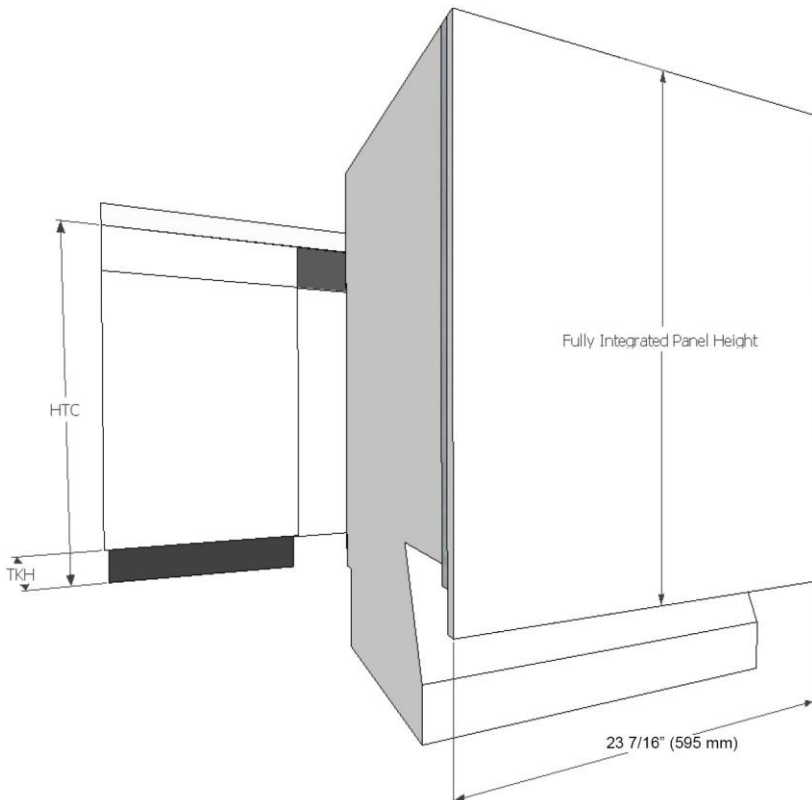

PFD 104 SCVi (120V)

24" Fully Integrated Dishwasher K2o

Features:

- ♦ Integrated Dishwasher for offices, showrooms, legal practices, kitchen studios, and private homes
- ♦ Ideal for up to 5 wash cycles per day
- ♦ Tested for 12,500 program cycles
- ♦ MaxiComfort Baskets with 3D MultiFlex Drawer
- ♦ With Baskets as standard
- ♦ BrilliantLight interior lighting
- ♦ Integrated water softener
- ♦ Perfect integration into handleless kitchens
- ♦ Knock2open
- ♦ AutoOpen and AutoClose
- ♦ WiFiConn@ct as standard

MATERIAL #	ELECTRICAL REQUIREMENTS
11605450	110V / 120V, 60Hz, 15 A
11605520	120/208-240V, 60Hz, 2x30A

SPECIFICATIONS	
Overall Unit Dimensions	23.5" (598 mm) W 33.3" - 35.8" (845 -910 mm) H 22.4" (570 mm) D [Depth does not include door panel]
Niche	
Minimum Cabinet Niche Opening	23 ⁵ / ₈ " (600 mm) W 33 ³ / ₄ " (845 mm) H 22 ⁷ / ₁₆ " (570 mm) D
Plumbing	
Water Supply Requirements	<ul style="list-style-type: none"> • Cold or Hot (max 140°F/60°C) water connection • Male 3/4" GHT • Water pressure range 0.73 psi (0.05 bar) to 145 psi (10 bar)
Water Connection Line (Supplied)	Length: 4.9 ft (1.5 m) Female 3/4" GHT
Drain Hose (Supplied)	Length: 4.9 ft (1.5 m) 7/8" (22 mm) internal diameter
Electrical	
Power Cord (Convertible to hardwire)	NEMA 5-15 plug, 5' 7" (1.7 m)
Sound	
Sound level	45 dB(A)
Shipping	
Shipping Weight	112 lbs (51 kg)
Shipping Dimensions	26.4" (670 mm) W 38.2" (970 mm) H 26.4" (670 mm) D

PRODUCT DIMENSIONS

CUTOUT DIMENSIONS

CUSTOM PANEL

Panel Height = HTC - TKH

HTC = Height to the underside of Countertop

TKH = Toe Kick Height

Note: Control panel is along the top edge of the unit.

Front Panel Dimensions

Length: 27.2" (690 mm) - 31.9" (810 mm)

Thickness: 0.63" (16 mm) - 0.79" (20 mm)

Width: 23.4" (595 mm) in all cases

Weight: 11 lbs (5 kg) - 26.5 lbs (12 kg)