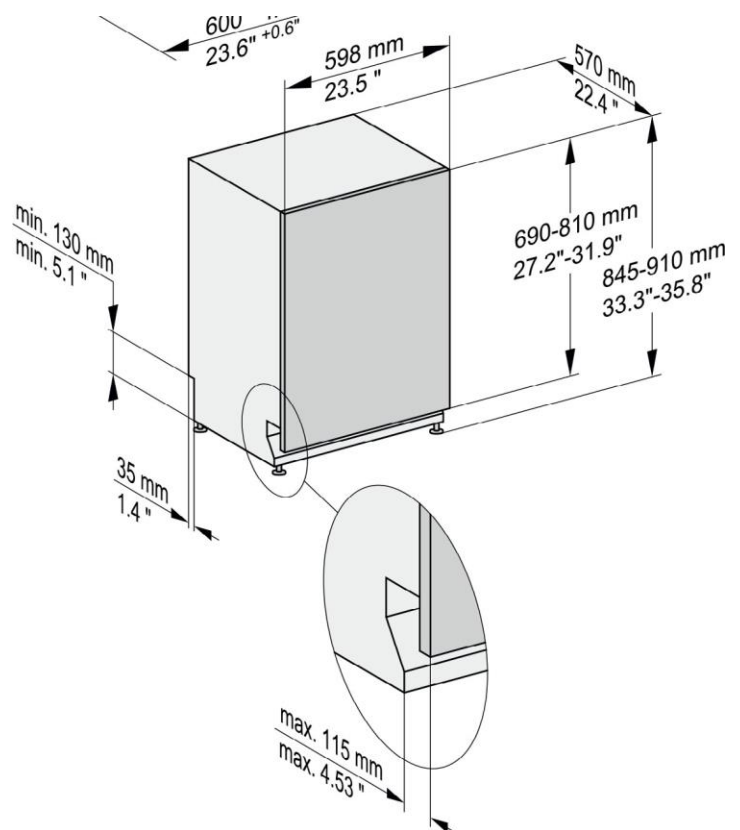

PFD 104 SCVi (120V)

24" Fully Integrated Dishwasher K2o

Features:

- ♦ Integrated Dishwasher for offices, showrooms, legal practices, kitchen studios, and private homes
- ♦ Ideal for up to 5 wash cycles per day
- ♦ Tested for 12,500 program cycles
- ♦ MaxiComfort Baskets with 3D MultiFlex Drawer
- ♦ With Baskets as standard
- ♦ BrilliantLight interior lighting
- ♦ Integrated water softener
- ♦ Perfect integration into handleless kitchens
- ♦ Knock2open
- ♦ AutoOpen and AutoClose
- ♦ WiFiConn@ct as standard

MATERIAL #	ELECTRICAL REQUIREMENTS
11605450	110V / 120V, 60Hz, 15 A
11605520	120/208-240V, 60Hz, 2x30A

SPECIFICATIONS	
Overall Unit Dimensions	23.5" (598 mm) W 33.3" - 35.8" (845 -910 mm) H 22.4" (570 mm) D [Depth does not include door panel]
Niche	
Minimum Cabinet Niche Opening	23 ⁵ / ₈ " (600 mm) W 33 ³ / ₄ " (845 mm) H 22 ⁷ / ₁₆ " (570 mm) D
Plumbing	
Water Supply Requirements	<ul style="list-style-type: none"> • Cold or Hot (max 140°F/60°C) water connection • Male 3/4" GHT • Water pressure range 0.73 psi (0.05 bar) to 145 psi (10 bar)
Water Connection Line (Supplied)	Length: 4.9 ft (1.5 m) Female 3/4" GHT
Drain Hose (Supplied)	Length: 4.9 ft (1.5 m) 7/8" (22 mm) internal diameter
Electrical	
Power Cord (Convertible to hardwire)	NEMA 5-15 plug, 5' 7" (1.7 m)
Sound	
Sound level	45 dB(A)
Shipping	
Shipping Weight	112 lbs (51 kg)
Shipping Dimensions	26.4" (670 mm) W 38.2" (970 mm) H 26.4" (670 mm) D

PRODUCT DIMENSIONS

CUTOUT DIMENSIONS

CUSTOM PANEL

Panel Height = HTC - TKH

HTC = Height to the underside of Countertop

TKH = Toe Kick Height

Note: Control panel is along the top edge of the unit.

Front Panel Dimensions

Length: 27.2" (690 mm) - 31.9" (810 mm)

Thickness: 0.63" (16 mm) - 0.79" (20 mm)

Width: 23.4" (595 mm) in all cases

Weight: 11 lbs (5 kg) - 26.5 lbs (12 kg)