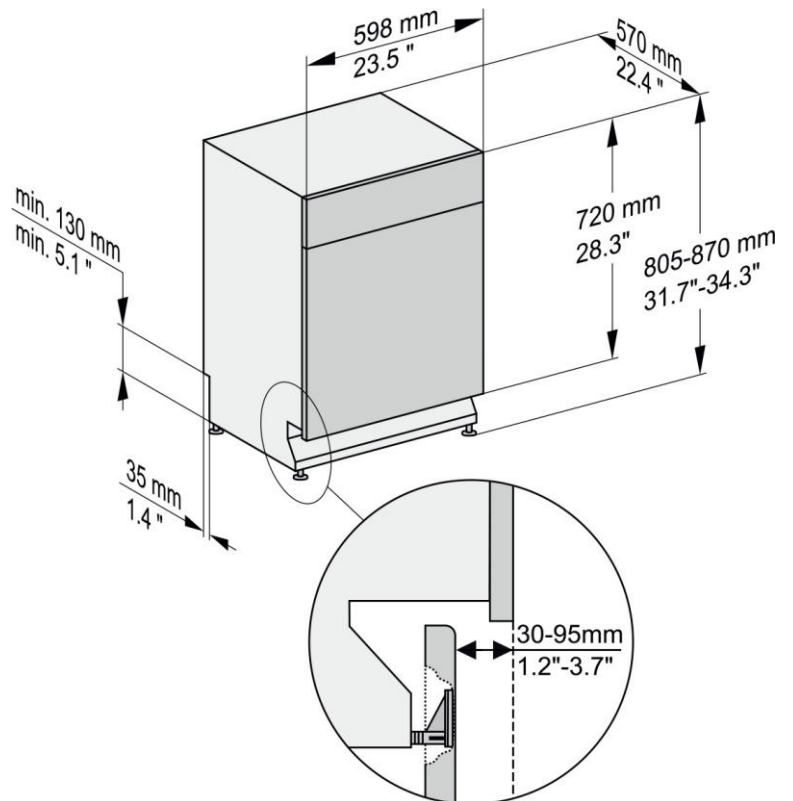

MATERIAL

11605420

SPECIFICATIONS	
Overall Unit Dimensions	23.5" (598 mm) W 31.7" - 34.2" (805-870 mm) H 22.4" (570 mm) D [Depth does not include door panel]
Niche	
Minimum Cabinet Niche Opening	23.6" (600 mm) W 31.7" (805 mm) H 22.4" (570 mm) D
Plumbing	
Water Supply Requirements	<ul style="list-style-type: none"> • Cold or Hot water (max 140°F/60°C) • Male 3/4" GHT • Water pressure range 0.73 psi (0.05 bar) to 145 psi (10 bar)
Water Connection Line (Supplied)	Length: 4.9 ft (1.5 m) Female 3/4" GHT
Drain Hose (Supplied)	Length: 4.9 ft (1.5 m) 7/8" (22 mm) internal diameter
Electrical	
Electrical Requirements	110V / 120V, 60Hz, 15 Amps
Power Cord (Convertible to hardwire)	NEMA 5-15 plug, 5' 7" (1.7 m)
Sound	
Sound level	46 dB(A)
Shipping	
Shipping Weight	97 lbs (44 kg)
Shipping Dimensions	26.4" (670 mm) W 38.2" (970 mm) H 26.4" (670 mm) D

PRODUCT DIMENSIONS

CUTOUT DIMENSIONS