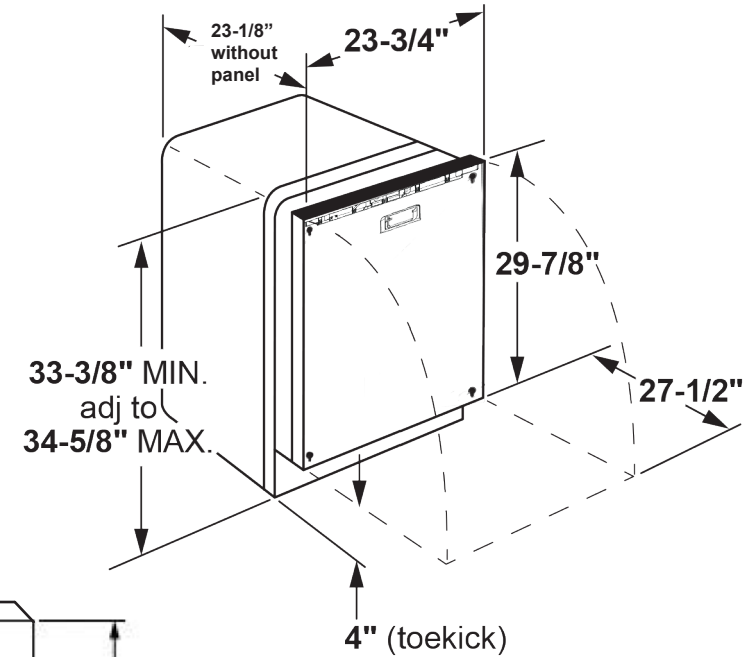

PDT715SIYII

GE Profile™ Series Panel-Ready Dishwasher with Hidden Controls

DIMENSIONS AND INSTALLATION INFORMATION (IN INCHES)

ELECTRICAL RATING

Voltage AC	120
Hertz	60
Total connected load amperage	7.8
Calrod® heater watts max	800/500

For use on adequately wired 120-volt, 7.8-amp circuit having 2-wire service with a separate ground wire. This appliance must be grounded for safe operation.

INSTALLATION INFORMATION: Before installing, consult installation instructions packed with product for current dimensional data.

Recommended 3/4" Panel Depth

IMPORTANT: To ensure optimum door balance performance, total weight must not be more than 20lbs.

Max. Total Weight = Panel Weight + 2 x Handle Weight

For answers to your Monogram, Café,™ GE Profile™ or GE Appliances product questions, visit our website at geappliances.com or call GE Answer Center® Service, 800.626.2000.