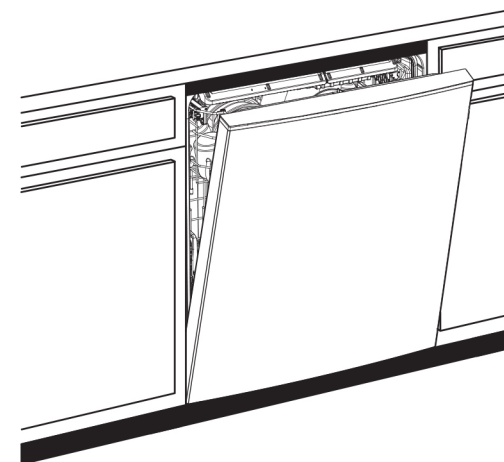

Third Rack with Removable Silverware Caddy - The versatile third rack was redesigned to load more than just silverware with additional space for unique items.

Active Flood Protect - To prevent potential overflows, a sensor detects when the water is too high and pumps it out until a safe level is reached.

4 Bottle Wash Jets - This dishwasher with bottle jets ensures a deep clean for tall items, narrow glasses, jars and more. In the upper rack, each of the 4 bottle wash jets directs water and detergent inside to effectively wash hard-to-reach areas.

Steam + Sani - Save time with a high-temperature cycle that steams and sanitizes to loosen tough soils before the wash cycle begins, reducing bacteria by 99.999% without pre-rinsing or soaking.

Piranha™ Hard Food Disposer - The Piranha™ Hard Food Disposer lets you use your dishwasher without pre-rinsing. Its stainless steel impellers rotate to pulverize food particles and an anti-jamming design makes sure wash arms stay unclogged.

44 dBA Dishwasher - Get reliable wash performance and a deep clean without unwanted noise thanks to this super-silent 44 dBA dishwasher. 44 dBA based on results from base model PDT715SYVFS.

Extra-Large Capacity - Have enough space for 16 place settings and large dishware in this extra-large capacity dishwasher, making cleanup after large gatherings a breeze.

Model PDT715SIYII - Panel-Ready Dishwasher