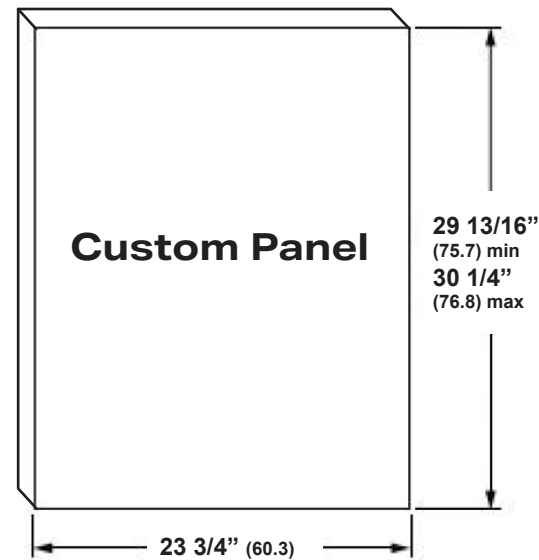

Recommended 3/4" Panel Depth

IMPORTANT: To ensure optimum door balance performance, total weight must not be more than 20lbs.

Max. Total Weight = Panel Weight + 2 x Handle Weight

For answers to your Monogram, Café,™ GE Profile™ or GE Appliances product questions, visit our website at geappliances.com or call GE Answer Center® Service, 800.626.2000.