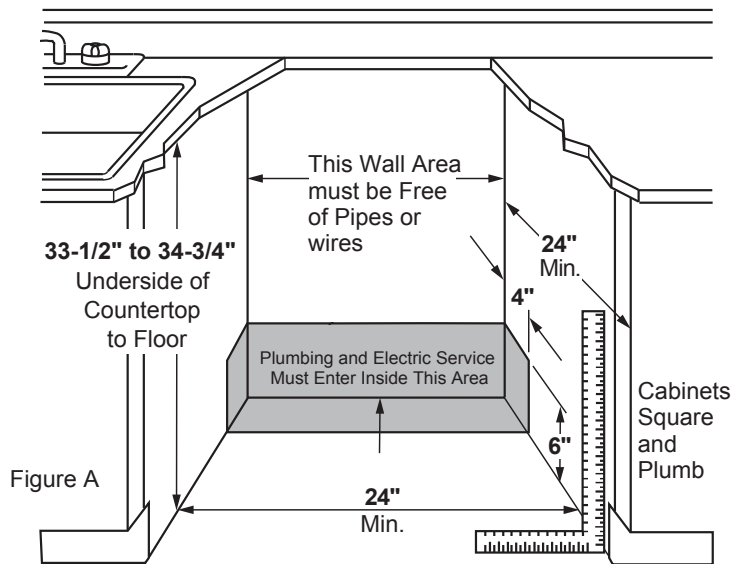

PDT715SIYII

GE Profile™ Series Panel-Ready Dishwasher with Hidden Controls

DIMENSIONS AND INSTALLATION INFORMATION (IN INCHES)

ELECTRICAL RATING

Voltage AC	120
Hertz	60
Total connected load amperage	7.8
Calrod® heater watts max	800/500

For use on adequately wired 120-volt, 7.8-amp circuit having 2-wire service with a separate ground wire. This appliance must be grounded for safe operation.

INSTALLATION INFORMATION: Before installing, consult installation instructions packed with product for current dimensional data.

Recommended 3/4" Panel Depth

IMPORTANT: To ensure optimum door balance performance, total weight must not be more than 20lbs.

Max. Total Weight = Panel Weight + 2 x Handle Weight

For answers to your Monogram, Café,™ GE Profile™ or GE Appliances product questions, visit our website at geappliances.com or call GE Answer Center® Service, 800.626.2000.