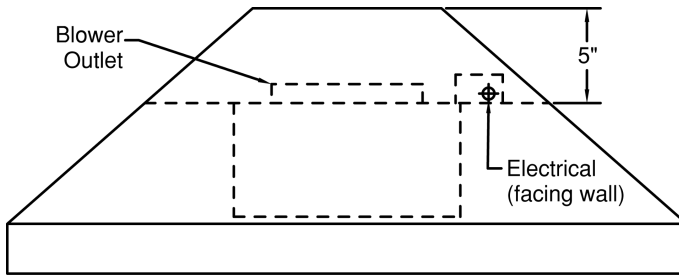

WIDTH:	30"
DEPTH:	21"
HEIGHT:	14"
CFM:	n/a
SONES:	n/a
AMPS:	3.5
# LIGHTS:	2

CONNECTION DIAGRAM

(Top View)

(Front View)

REC. MOUNTING HEIGHT*

* Exceeding recommended mounting height may compromise performance.