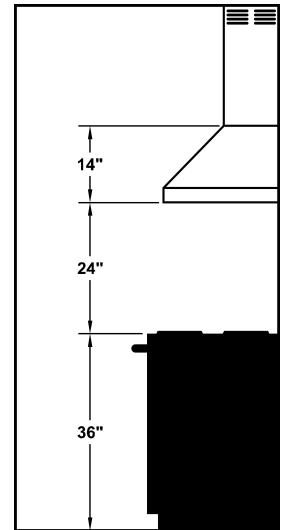

WIDTH:	30"
DEPTH:	21"
HEIGHT:	14"
CFM:	n/a
SONES:	n/a
AMPS:	3.5
# LIGHTS:	2

CONNECTION DIAGRAM

(Top View)

(Front View)

REC. MOUNTING HEIGHT*

* Exceeding recommended mounting height may compromise performance.

ELECTRICAL/MECHANICAL SPECIFICATIONS FOR BLOWER UNIT

MODEL	VOLTS	AMPS+	HZ	RPM	CFM SP@0.0"	EQUIV CFM\$	CFM SP@0.1"	CFM SP@0.2"	CFM SP@0.3"	MIN. ROUND DUCT SIZE	SONES#
K250 (ARS)	115	3.5	60	1550	n/a	n/a	n/a	n/a	n/a	n/a	n/a

+ This model is equipped with LED GU10 lighting: (2 lights: 30" - 41", 3 lights: 42" - 48").