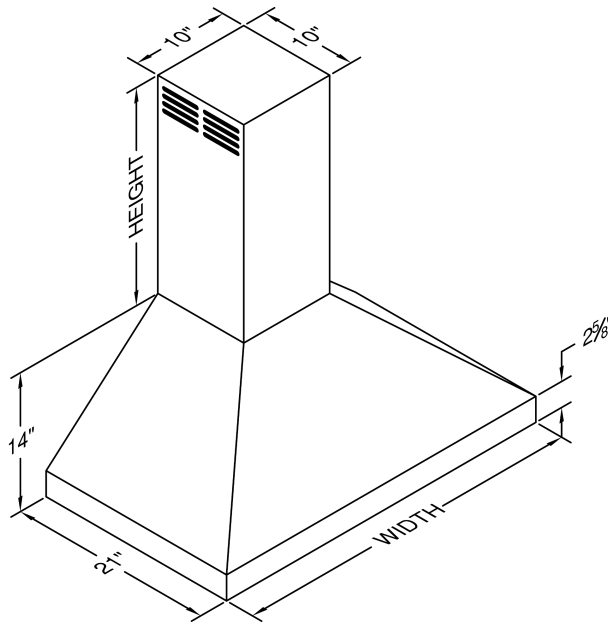

Model Number: PDAH14-K30

Special Notes: LED GU10 lighting. This model is not available with heat lamps. Shown with ARS duct cover (sold separately). ARS duct covers are available in 8' & 9' ceiling sizes.

WIDTH:	30"
DEPTH:	21"
HEIGHT:	14"
CFM:	n/a
SONES:	n/a
AMPS:	3.5
# LIGHTS:	2

CONNECTION DIAGRAM

(Top View)

(Front View)

REC. MOUNTING HEIGHT*

* Exceeding recommended mounting height may compromise performance.

ELECTRICAL/MECHANICAL SPECIFICATIONS FOR BLOWER UNIT

MODEL	VOLTS	AMPS+	HZ	RPM	CFM SP@0.0"	EQUIV CFM\$	CFM SP@0.1"	CFM SP@0.2"	CFM SP@0.3"	MIN. ROUND DUCT SIZE	SONES#
K250 (ARS)	115	3.5	60	1550	n/a	n/a	n/a	n/a	n/a	n/a	n/a

+ This model is equipped with LED GU10 lighting: (2 lights: 30" - 41", 3 lights: 42" - 48").