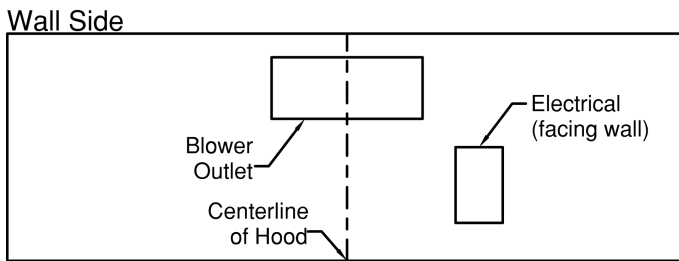

Model Number: PDAH14-K30

Special Notes: LED GU10 lighting. This model is not available with heat lamps. Shown with ARS duct cover (sold separately). ARS duct covers are available in 8' & 9' ceiling sizes.

WIDTH:	30"
DEPTH:	21"
HEIGHT:	14"
CFM:	n/a
SONES:	n/a
AMPS:	3.5
# LIGHTS:	2

CONNECTION DIAGRAM

(Top View)

(Front View)

REC. MOUNTING HEIGHT*

* Exceeding recommended mounting height may compromise performance.