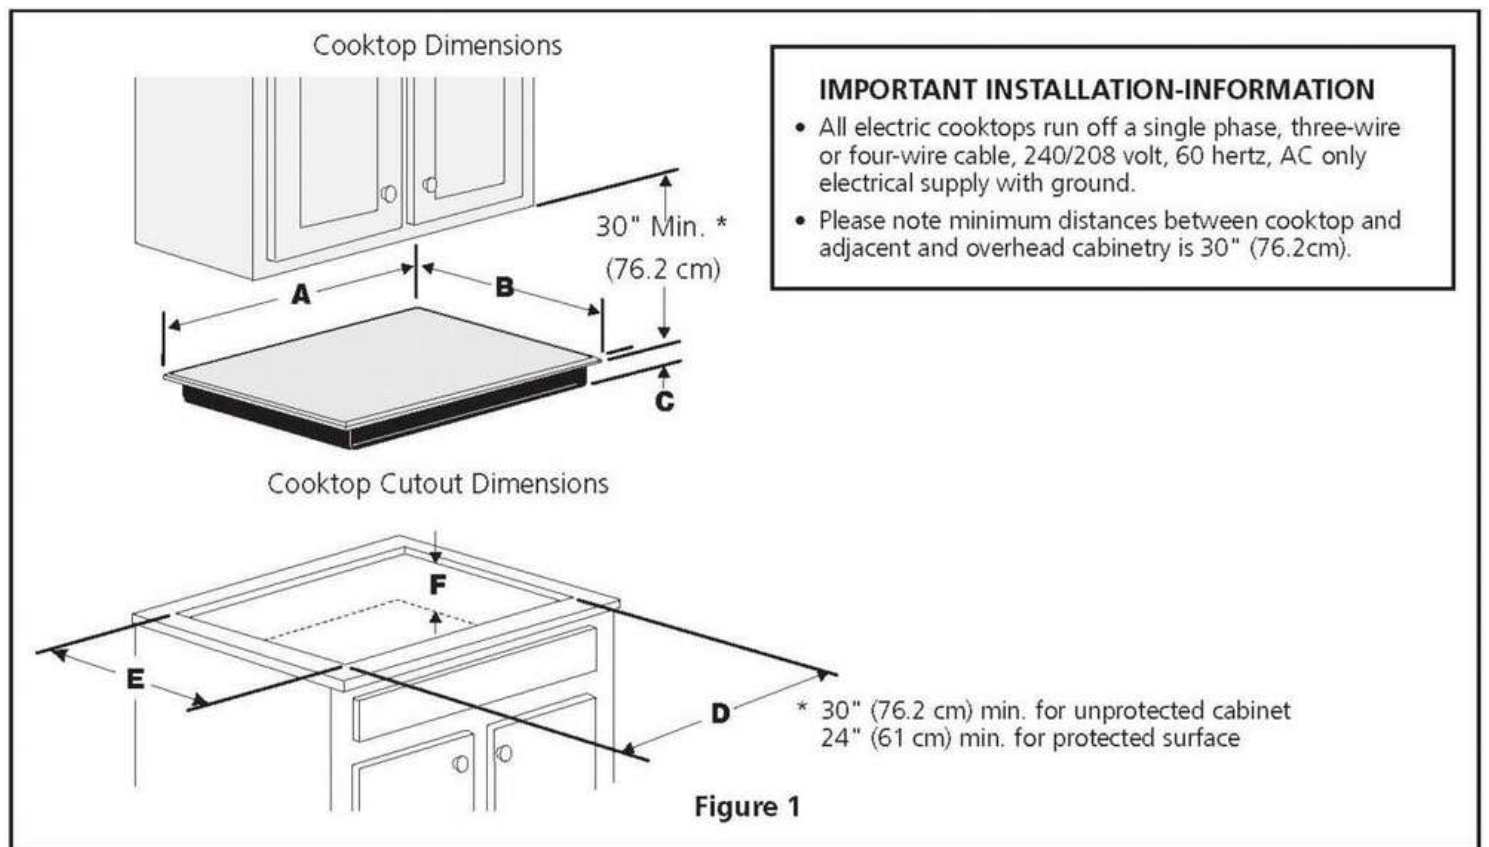

Safety Certifications and Approvals

CSA Listed	Yes
UL Listed	Yes

Cooktop Performance

Right Front Element Burner Size	9"
Left Front Element Burner Size	7"
Left Rear Element Burner Size	7"
Center Front Element Burner Size	6"
Right Front Element Burner	3200 Watts
Left Front Element Burner	1800 Watts
Left Rear Element Burner	1800 Watts
Center Front Element Burner	1200 Watts
Center Rear Element Burner	100 Watts
Keep Warm Burner Location	Center Rear

Dimensions and Volume

Height	2 5/8"
Width	36 3/4"
Depth	21 3/8"
Cutout Height	5"
Minimum Cutout Width	33 7/8"
Minimum Cutout Depth	19 1/8"
Maximum Cutout Width	36 1/8"
Maximum Cutout Depth	20 1/2"

Installation

Installed Over a Wall Oven	Yes
----------------------------	-----

Certifications and Approvals

ADA Compliant	Yes
---------------	-----

Installation Diagram

MODEL	A. LENGTH	B. WIDTH	C. DEPTH	CUTOUT DIMENSIONS				F. DEPTH BELOW COOKTOP*
				D. LENGTH		E. WIDTH		
				MIN.	MAX.	MIN.	MAX.	
30"	30 ⁵ / ₈ " (77.8 cm)	21 ³ / ₈ " (54.4 cm)	2 ⁵ / ₈ " (6.7 cm)	28 ¹ / ₂ " (72.4 cm)	29 ⁷ / ₈ " (75.9 cm)	19 ⁵ / ₈ " (49.9 cm)	20 ¹ / ₂ " (52.1 cm)	5" (12.7 cm)
36"	36 ³ / ₄ " (93.5 cm)	21 ³ / ₈ " (54.4 cm)	2 ⁵ / ₈ " (6.7 cm)	33 ⁷ / ₈ " (86.0 cm)	36 ¹ / ₈ " (91.8 cm)	19 ¹ / ₈ " (48.6 cm)	20 ¹ / ₂ " (52.1 cm)	5" (12.7 cm)