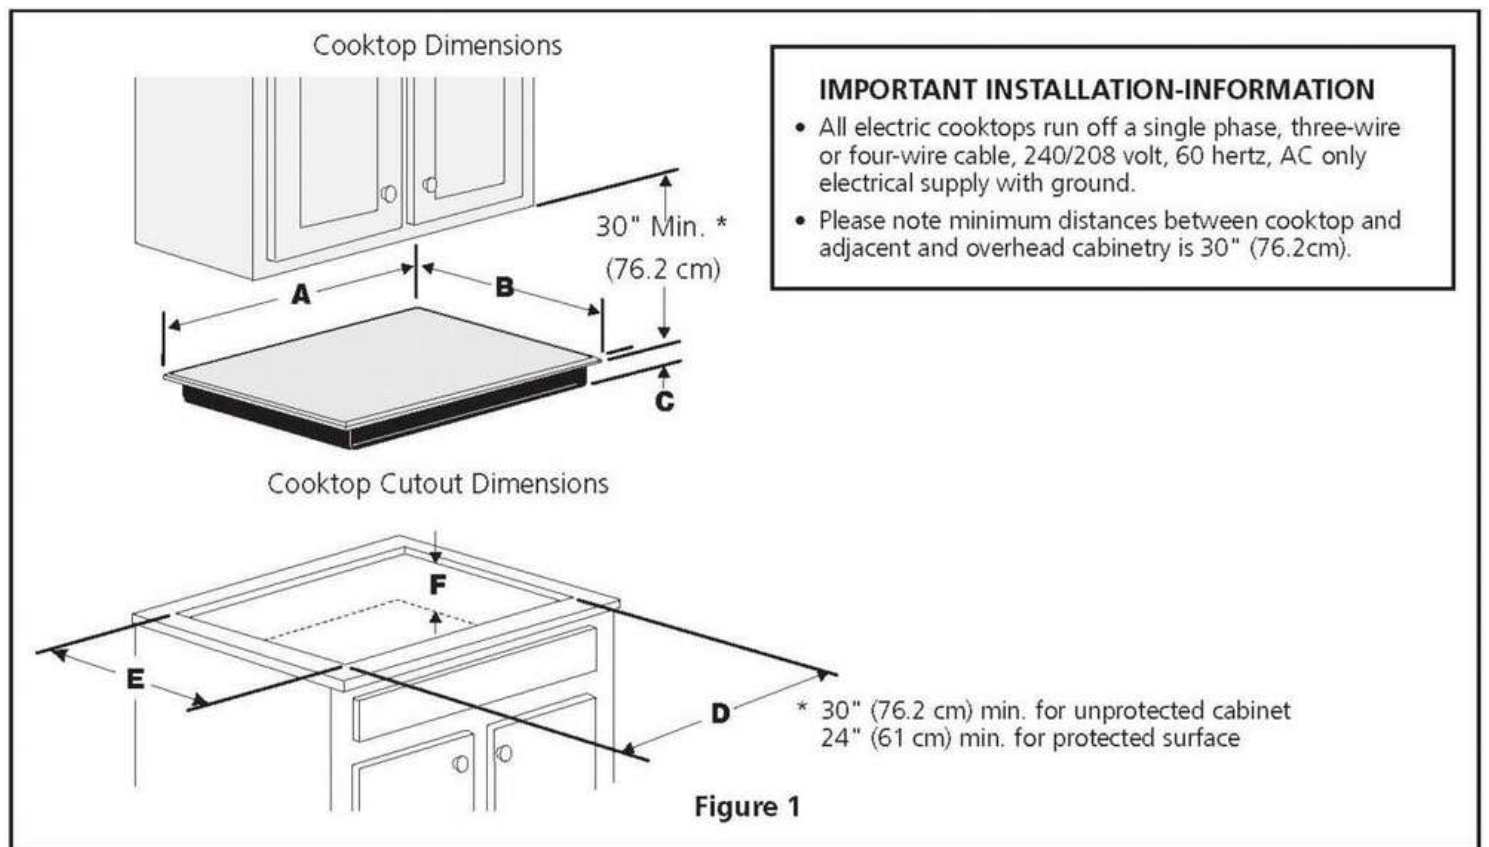

Safety Certifications and Approvals

CSA Listed	Yes
UL Listed	Yes

Cooktop Performance

Right Front Element Burner Size	9"
Left Front Element Burner Size	7"
Left Rear Element Burner Size	7"
Center Front Element Burner Size	6"
Right Front Element Burner	3200 Watts
Left Front Element Burner	1800 Watts
Left Rear Element Burner	1800 Watts
Center Front Element Burner	1200 Watts
Center Rear Element Burner	100 Watts
Keep Warm Burner Location	Center Rear

Dimensions and Volume

Height	2 5/8"
Width	30 5/8"
Depth	21 3/8"
Cutout Height	5"
Minimum Cutout Width	28 1/2"
Minimum Cutout Depth	19 5/8"
Maximum Cutout Width	29 7/8"
Maximum Cutout Depth	20 1/2"

Installation

Installed Over a Wall Oven	Yes
----------------------------	-----

Certifications and Approvals

ADA Compliant	Yes
---------------	-----

Installation Diagram

MODEL	A. LENGTH	B. WIDTH	C. DEPTH	CUTOUT DIMENSIONS				F. DEPTH BELOW COOKTOP*
				D. LENGTH		E. WIDTH		
				MIN.	MAX.	MIN.	MAX.	
30"	30 ⁵ / ₈ " (77.8 cm)	21 ³ / ₈ " (54.4 cm)	2 ⁵ / ₈ " (6.7 cm)	28 ¹ / ₂ " (72.4 cm)	29 ⁷ / ₈ " (75.9 cm)	19 ⁵ / ₈ " (49.9 cm)	20 ¹ / ₂ " (52.1 cm)	5" (12.7 cm)
36"	36 ³ / ₄ " (93.5 cm)	21 ³ / ₈ " (54.4 cm)	2 ⁵ / ₈ " (6.7 cm)	33 ⁷ / ₈ " (86.0 cm)	36 ¹ / ₈ " (91.8 cm)	19 ¹ / ₈ " (48.6 cm)	20 ¹ / ₂ " (52.1 cm)	5" (12.7 cm)