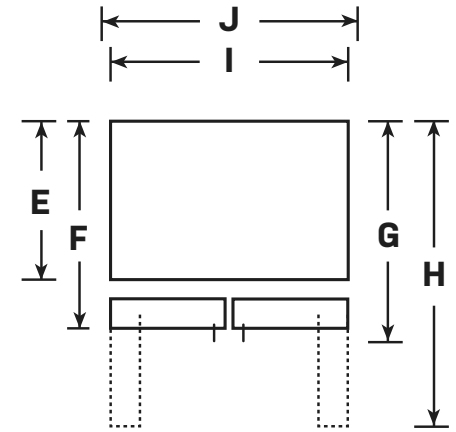

PAE28BYTFS

GE Profile™ ENERGY STAR® 28.4 Cu. Ft. Quad-Door Refrigeration with Dual-Dispense AutoFill Pitcher

DIMENSIONS AND INSTALLATION INFORMATION (IN INCHES)

Overall Dimensions	A Overall Height to top of door (in)	69 7/8
	B Height to top of hinge cover (in)	69 3/4
	C Height to top of case (in)	68 5/8
	D Hinge Cover Depth from Case Flange (in)	6
	E Case Depth without door (in)	29 1/2
	F Case Depth without Door Handle (in)	34 1/4
	G Overall Case Depth with Door Handle (in)	36 3/4
	H Depth with FF Door open 90 deg (in)	48 3/8
	I Case Width (in)	35 5/8
	J Width with door open 90 deg including handle (in)	44 7/8
	K Top endcap of FZ drawer to floor (in)	33 1/5

Specification Revised 10/24

PAE28BYTFS

GE Profile™ ENERGY STAR® 28.4 Cu. Ft. Quad-Door Refrigeration with Dual-Dispense AutoFill Pitcher

FEATURES AND BENEFITS

Total Capacity – 28.4 Cu. Ft.

FF Capacity – 16.53 Cu. Ft.