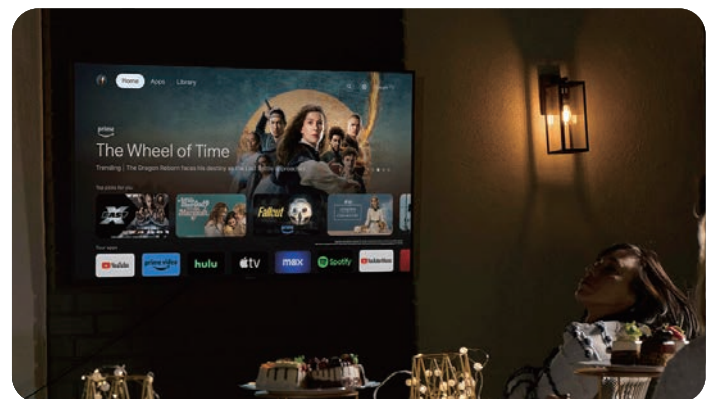

Sylvox Outdoor Google TV, Built to Shine in Any Weather

Engineered for year-round performance, this outdoor Google TV delivers 1000nit brightness—3× brighter than indoor TVs—for clear, vivid viewing even in direct sunlight. The IP56 waterproof rating, durable full-metal build, and waterproof remote ensure it thrives in rain, snow, or heat (-22°F to 122°F). With built-in Chromecast, Dolby Sound, 16-hour operation, and seamless app streaming via Google TV, it's perfect for patios, businesses, and beyond.

1000nit Outdoor Brightness
Clear picture even in full sunlight.

IP56 + Waterproof Remote
All-weather use, rainproof control.

-22°F to 122°F Operation
Reliable in extreme heat or cold.

Built-in Google TV + Cast
Stream apps, use Chromecast or AirPlay.

Deck Pro 3.0 (US)Spec

| | |
|---------------------------|---------------------------------------|
| Series | Deck Pro 3.0 (US) |
| MODEL | |
| Panel Size | 43/55/65/75inch |
| Resolution | 3840*2160 UHD |
| Display Technology | LCD |
| Back Light | DLED |
| Response Time (typical) | 5ms |
| Brightness(cd/m2,typical) | 1000cd/m2 |
| Contrast Ratio(typical) | 3000:1 |
| Viewing Angle Degree(H/V) | H:178°, V:178° |
| Frame Rate | 60Hz |
| Aspect Ratio | 16:9 |
| FEATURE | |
| Operating System | Google TV |
| TV System | ATSC |
| Network Input | LAN & WIFI |
| Bluetooth | 5.0 |
| WiFi | IEEE 802.11b/g/n/ac (Support 5G WIFI) |
| Weak Signal Enhancement | YES |
| Noise Reduction | 3D |
| Comb Filter | 3D |
| De-interlace | 3D |
| Certificated Apps | Netflix, Youtube, Google play |
| Waterproof | IP56 |
| Tempered Glass | NO |
| I/O | |
| Optical Out | x1 |
| TV Tuner | x1 |
| RJ45 | x1 |
| HDMI | HDMIx1, HDMI(eARC)x1, HDMI(UART)x1 |