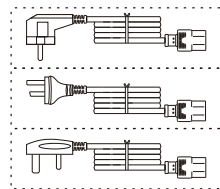

USB	x2
AUDIO	
Audio Output	2*12W
POWER CONSUMPTION	
Power Supply	100-240V
Power Consumption(W)	<120W/<170W/<230W/<300W
Standby Power Consumption	<0.3W
Remote	
Remote Control	Infrared, Bluetooth, Voice
IR/RF	IR
Accessories	
Remote Control	YES
Battery For Remote	YES
Warranty Card	YES
User Manual (Language)	English/French/Spanish
Cosmetic	
Cabinet Color	Space Gray
Desk Top Stand	NO
Vesa Pattern	400×200mm/400×200mm/400×200mm/400×200mm
Dimension	
Product Dimension without Stand (L/W/H)	38.4x3.45x22.56/ 48.98x3.45x28.60/ 57.61x3.45x33.45/ 66.32x3.45x38.35 inch
Package Dimension	43.9x7.68x28.15/ 54.33x7.68x34.25/ 63.19x7.68x38.78/ 71.46x8.27x43.7 inch
Weight	
N.W	31.7 lbs/48.1 lbs/65.0 lbs/73.0 lbs
G.W	46.1 lbs/67.9 lbs/84.0 lbs/101.5 lbs

What's in the Box

Remote Control

Warranty Card

User's Manual

Screws BM8X14 mm
(Matched with Sylvox Full Motion Cantilever Mount)

Euro Schuko plug power cord
or AUS plug power cord
or UK power cord

Screws BM8x28mm & Gasket
(Matched with Fixed Wall Mount)