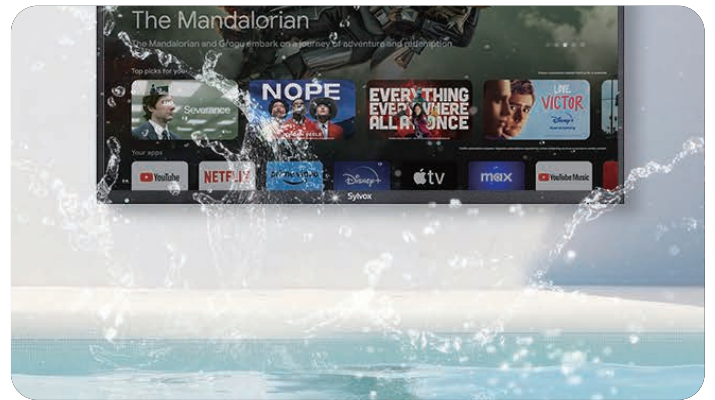

Pool Pro 3.0

2000nit

IP56

Google TV

Operating temperature

Pool Pro 3.0 Outdoor 4K TV with Google TV

The Pool Pro 3.0 Waterproof Outdoor TV is designed for outdoor entertainment in any environment with 2000 nits brightness, IP56 waterproof rating, and excellent temperature-resistance. It features a stunning 4K display for vibrant visuals, Google TV for seamless streaming, and Dolby Atmos for immersive audio. Built to endure, it's the perfect choice for your backyard, garden and patio.

2000nits High Brightness

Deliver bright images in the direct sunlight

IP56 Waterproof Rating

Withstand in any weather

Smart Google TV

Google voice and Google Assistant supported

Temperature Resistance

Resistant from -22°F to 122°F