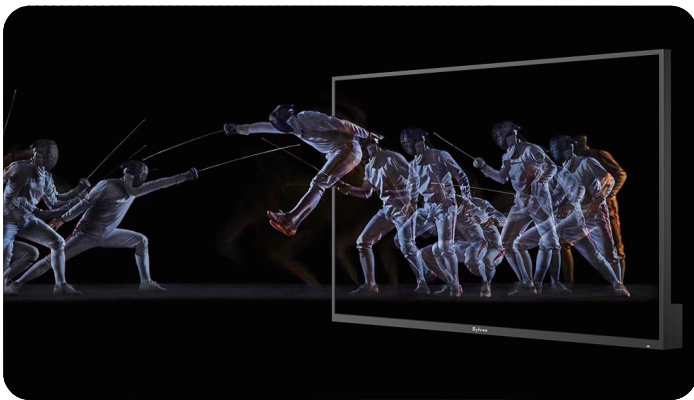

Helio QLED Outdoor TV, Brighter, Smarter, Tougher

Enjoy 4K Ultra HD, 120Hz, and Dolby Vision for stunning clarity even under full sun. Built for all seasons with IP56 weather-proofing, WiFi/Bluetooth, Google TV, voice control, and Control4 integration.

4K 120Hz

Sharp, smooth, cinema-quality picture.

60W Speakers

High-quality sound with built-in dual speakers

Helio QLED & Dimming

Quantum Dot & Local Dimming Tech

Integrated with Control4

Control4 Smart Home Integration

IP56 & Metal Build

Built to endure weather and impact.

Cinema (US)Spec

Series	Cinema (US)
MODEL	
Panel Size	55/65/75
Resolution	3840*2160 UHD
Display Technology	LCD
Back Light	Helio QLED
Response Time (typical)	5ms
Brightness(cd/m2,typical)	2000cd/m2
Contrast Ratio(typical)	3000:1
Viewing Angle Degree(H/V)	H:178°, V:178°
Frame Rate	120Hz
Aspect Ratio	16:9
FEATURE	
Operating System	Google TV
TV System	ATSC
Network Input	LAN & WIFI
Bluetooth	5.0
WiFi	IEEE 802.11b/g/n/ac (Support 5G WIFI)
Weak Signal Enhancement	YES
Noise Reduction	3D
Comb Filter	3D
De-interlace	3D
Certificated Apps	Netflix, Youtube, Google play
Waterproof	IP56
Tempered Glass	NO
I/O	
Optical Out	x1
TV Tuner	x1
RJ45	x1
HDMI	2.1 x2 , 2.0 x1