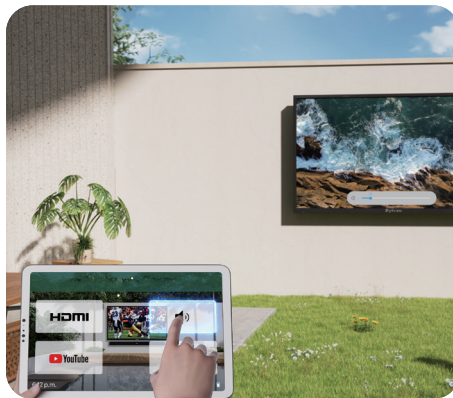

Helio QLED Outdoor TV, Brighter, Smarter, Tougher

Enjoy 4K Ultra HD, 120Hz, and Dolby Vision for stunning clarity even under full sun. Built for all seasons with IP56 weather-proofing, WiFi/Bluetooth, Google TV, voice control, and Control4 integration.

4K 120Hz

Sharp, smooth, cinema-quality picture.

60W Speakers

High-quality sound with built-in dual speakers

Helio QLED & Dimming

Quantum Dot & Local Dimming Tech

Integrated with Control4

Control4 Smart Home Integration

IP56 & Metal Build

Built to endure weather and impact.

Cinema (US)Spec

Series	Cinema (US)
MODEL	
Panel Size	55/65/75
Resolution	3840*2160 UHD
Display Technology	LCD
Back Light	Helio QLED
Response Time (typical)	5ms
Brightness(cd/m2,typical)	2000cd/m2
Contrast Ratio(typical)	3000:1
Viewing Angle Degree(H/V)	H:178°, V:178°
Frame Rate	120Hz
Aspect Ratio	16:9
FEATURE	
Operating System	Google TV
TV System	ATSC
Network Input	LAN & WIFI
Bluetooth	5.0
WiFi	IEEE 802.11b/g/n/ac (Support 5G WIFI)
Weak Signal Enhancement	YES
Noise Reduction	3D
Comb Filter	3D
De-interlace	3D
Certificated Apps	Netflix, Youtube, Google play
Waterproof	IP56
Tempered Glass	NO
I/O	
Optical Out	x1
TV Tuner	x1
RJ45	x1
HDMI	2.1 x2 , 2.0 x1