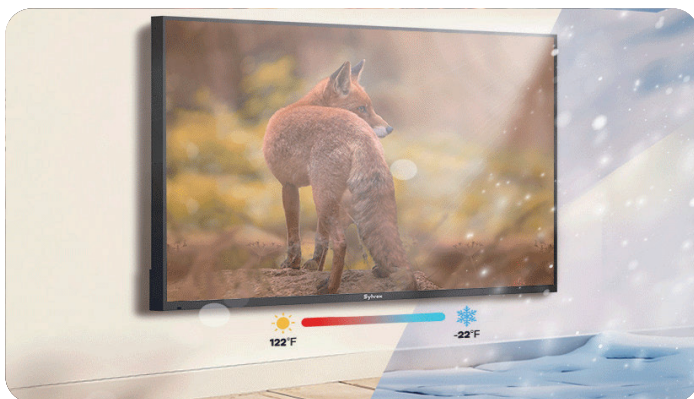

Sylvox QLED Outdoor TV, Ultimate Outdoor Viewing, Rain or Shine

Experience the best in outdoor entertainment with Sylvox QLED Outdoor TV, featuring Quantum Dot technology for vivid color and 3x brightness vs indoor TVs. Engineered with a IP56 waterproof design (including remote), premium metal housing, and Dolby Sound, it performs flawlessly in rain, snow, or extreme heat. Built-in Google TV offers 700,000+ shows and Chromecast for seamless streaming.

QLED Technology
Delivers vivid color even in sunlight.

IP 56 Waterproof Rating
TV & remote work in rain, snow, and dust.

Durable All-Metal Build
Withstands all weather for years.

Google TV + Voice Control
Stream apps & control with your voice.

Deck ProQ (US)Spec

Series	Deck ProQ 3.0 (US)
MODEL	
Panel Size	43/55/65/75inch
Resolution	3840*2160 UHD
Display Technology	LCD
Back Light	QLED
Response Time (typical)	5ms
Brightness(cd/m2,typical)	1000cd/m2
Contrast Ratio(typical)	3000:1
Viewing Angle Degree(H/V)	H:178°, V:178°
Frame Rate	60Hz
Aspect Ratio	16:9
FEATURE	
Operating System	Google TV
TV System	ATSC
Network Input	LAN & WIFI
Bluetooth	5.0
WiFi	IEEE 802.11b/g/n/ac (Support 5G WiFi)
Weak Signal Enhancement	YES
Noise Reduction	3D
Comb Filter	3D
De-interlace	3D
Certificated Apps	Netflix, Youtube, Google play
Waterproof	IP56
Tempered Glass	NO
I/O	
Optical Out	x1
TV Tuner	x1
RJ45	x1
HDMI	HDMIx1, HDMI(eARC)x1, HDMI(UART)x1