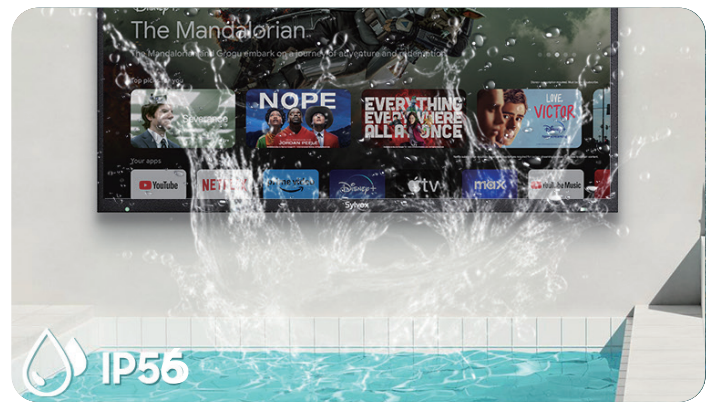

Sylvox QLED Outdoor TV, Ultimate Outdoor Viewing, Rain or Shine

Experience the best in outdoor entertainment with Sylvox QLED Outdoor TV, featuring Quantum Dot technology for vivid color and 3x brightness vs indoor TVs. Engineered with a IP56 waterproof design (including remote), premium metal housing, and Dolby Sound, it performs flawlessly in rain, snow, or extreme heat. Built-in Google TV offers 700,000+ shows and Chromecast for seamless streaming.

QLED Technology
Delivers vivid color even in sunlight.

IP 56 Waterproof Rating
TV & remote work in rain, snow, and dust.

Durable All-Metal Build
Withstands all weather for years.

Google TV + Voice Control
Stream apps & control with your voice.

Deck ProQ (US)Spec

Series	Deck ProQ 3.0 (US)
MODEL	
Panel Size	43/55/65/75inch
Resolution	3840*2160 UHD
Display Technology	LCD
Back Light	QLED
Response Time (typical)	5ms
Brightness(cd/m2,typical)	1000cd/m2
Contrast Ratio(typical)	3000:1
Viewing Angle Degree(H/V)	H:178°, V:178°
Frame Rate	60Hz
Aspect Ratio	16:9
FEATURE	
Operating System	Google TV
TV System	ATSC
Network Input	LAN & WIFI
Bluetooth	5.0
WiFi	IEEE 802.11b/g/n/ac (Support 5G WiFi)
Weak Signal Enhancement	YES
Noise Reduction	3D
Comb Filter	3D
De-interlace	3D
Certificated Apps	Netflix, Youtube, Google play
Waterproof	IP56
Tempered Glass	NO
I/O	
Optical Out	x1
TV Tuner	x1
RJ45	x1
HDMI	HDMIx1, HDMI(eARC)x1, HDMI(UART)x1