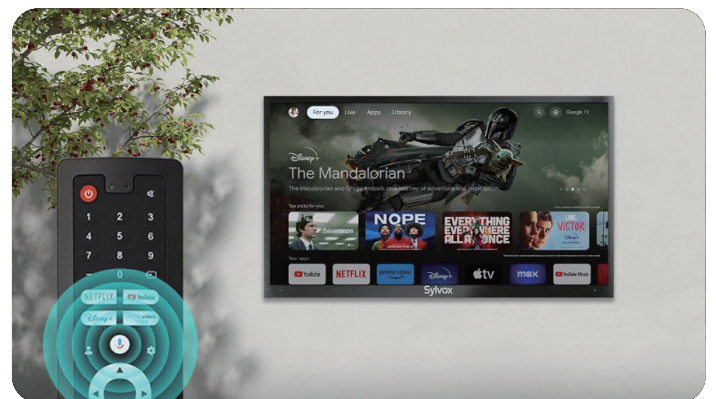

Sylvox QLED Outdoor TV, Ultimate Outdoor Viewing, Rain or Shine

Experience the best in outdoor entertainment with Sylvox QLED Outdoor TV, featuring Quantum Dot technology for vivid color and 3x brightness vs indoor TVs. Engineered with a IP56 waterproof design (including remote), premium metal housing, and Dolby Sound, it performs flawlessly in rain, snow, or extreme heat. Built-in Google TV offers 700,000+ shows and Chromecast for seamless streaming.

QLED Technology
Delivers vivid color even in sunlight.

IP 56 Waterproof Rating
TV & remote work in rain, snow, and dust.

Durable All-Metal Build
Withstands all weather for years.

Google TV + Voice Control
Stream apps & control with your voice.

Deck ProQ (US)Spec

Series	Deck ProQ 3.0 (US)
MODEL	
Panel Size	43/55/65/75inch
Resolution	3840*2160 UHD
Display Technology	LCD
Back Light	QLED
Response Time (typical)	5ms
Brightness(cd/m2,typical)	1000cd/m2
Contrast Ratio(typical)	3000:1
Viewing Angle Degree(H/V)	H:178°, V:178°
Frame Rate	60Hz
Aspect Ratio	16:9
FEATURE	
Operating System	Google TV
TV System	ATSC
Network Input	LAN & WIFI
Bluetooth	5.0
WiFi	IEEE 802.11b/g/n/ac (Support 5G WiFi)
Weak Signal Enhancement	YES
Noise Reduction	3D
Comb Filter	3D
De-interlace	3D
Certificated Apps	Netflix, Youtube, Google play
Waterproof	IP56
Tempered Glass	NO
I/O	
Optical Out	x1
TV Tuner	x1
RJ45	x1
HDMI	HDMIx1, HDMI(eARC)x1, HDMI(UART)x1