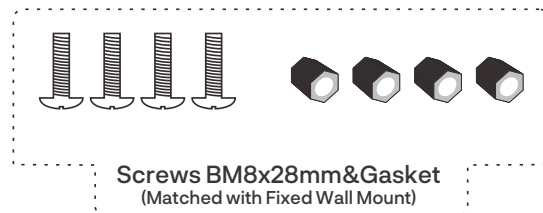

## What's in the Box

Remote Control

Warranty Card

User's Manual

Screws BM8X14 mm  
(Matched with Sylvox Full Motion Cantilever Mount)

Euro Schuko plug power cord  
or AUS plug power cord  
or UK power cord