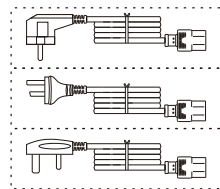

USB	x2
<b>AUDIO</b>	
Audio Output	2*12W
<b>POWER CONSUMPTION</b>	
Power Supply	100-240V
Power Consumption(W)	<120W/<170W/<230W/<300W
Standby Power Consumption	<0.3W
<b>Remote</b>	
Remote Control	Infrared, Bluetooth, Voice
IR/RF	IR
<b>Accessories</b>	
Remote Control	YES
Battery For Remote	YES
Warranty Card	YES
User Manual (Language)	English/French/Spanish
<b>Cosmetic</b>	
Cabinet Color	Space Gray
Desk Top Stand	NO
Vesa Pattern	400×200mm/400×200mm/400×200mm/400×200mm
<b>Dimension</b>	
Product Dimension without Stand (L/W/H)	38.4x3.45x22.56/ 48.98x3.45x28.60/ 57.61x3.45x33.45/ 66.32x3.45x38.35 inch
Package Dimension	43.9x7.68x28.15/ 54.33x7.68x34.25/ 63.19x7.68x38.78/ 71.46x8.27x43.7 inch
<b>Weight</b>	
N.W	31.7 lbs/48.1 lbs/65.0 lbs/73.0 lbs
G.W	46.1 lbs/67.9 lbs/84.0 lbs/101.5 lbs

## What's in the Box

Remote Control

Warranty Card

User's Manual

Screws BM8X14 mm  
(Matched with Sylvox Full Motion Cantilever Mount)

Euro Schuko plug power cord  
or AUS plug power cord  
or UK power cord

Screws BM8x28mm & Gasket  
(Matched with Fixed Wall Mount)