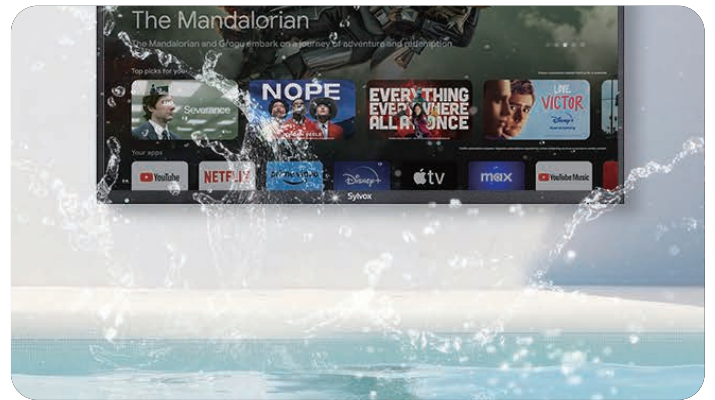

IP56 Waterproof Rating

Withstand in any weather