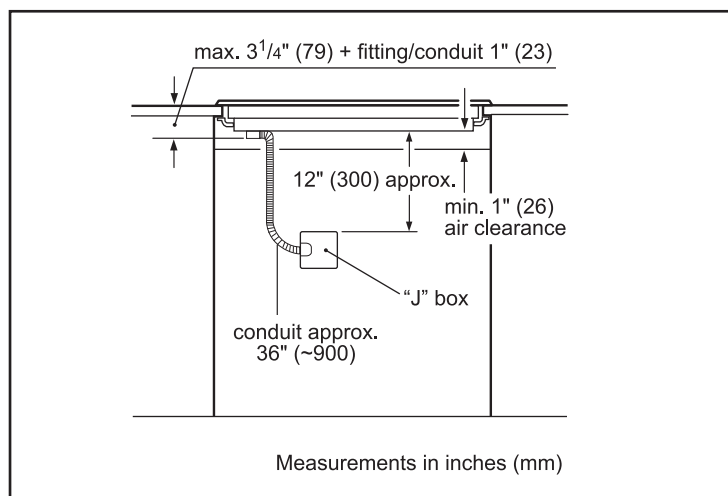

Dimensions & Weight

Overall appliance dimensions (HxWxD)	1/4" +4 1/8" x 31" x 21 1/4"
Required cutout size (HxWxD)	4 1/8" x 28 7/8" x 20"
Minimum distance from counter front	2 1/4"
Minimum distance from rear wall	2"
Net weight	43 lbs

30" Induction Cooktop

Benchmark® Series – Black NITP060UC

BOSCH
Invented for life

Installation Details

Accessories: To purchase Bosch accessories, cleaners & parts please visit www.bosch-home.com/us/store or call 1-800-944-2904 (Mon to Fri 5 am to 6 pm PST, Sat 6 am to 3 pm PST).

Notes: All height, width and depth dimensions are shown in inches. BSH reserves the absolute and unrestricted right to change product materials and specifications, at any time, without notice. Consult the product's installation instructions for final dimensional data and other details prior to making cutout.