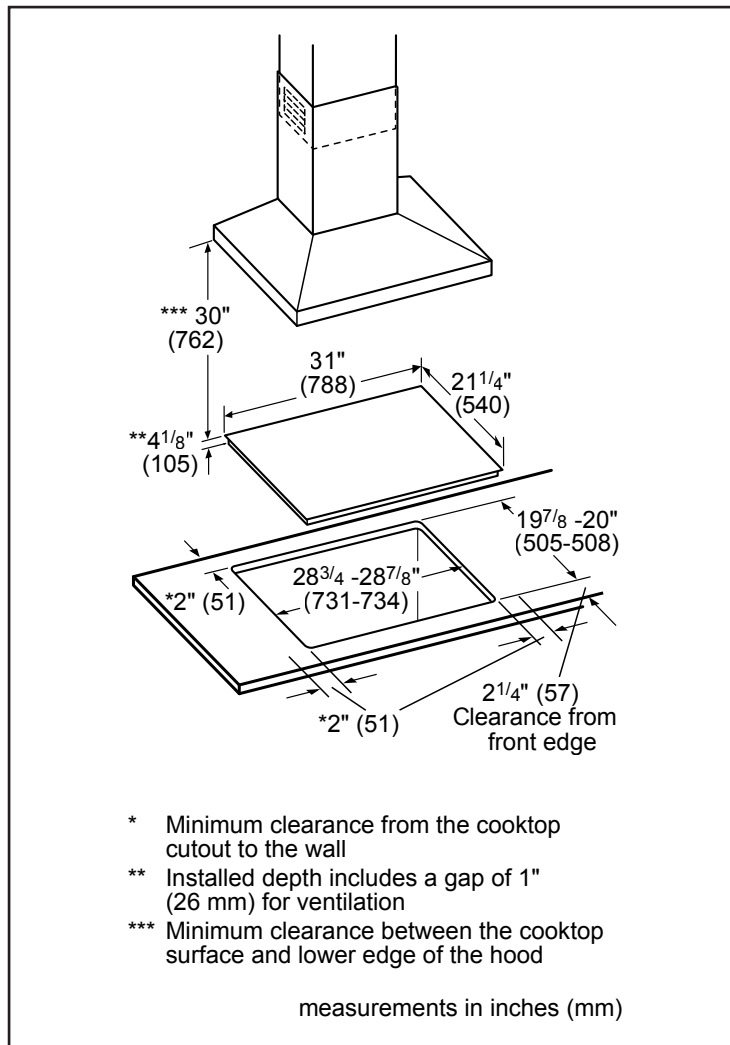

30" Induction Cooktop

Benchmark® Series – Black NITP060UC

BOSCH
Invented for life

Installation Details

Accessories: To purchase Bosch accessories, cleaners & parts please visit www.bosch-home.com/us/store or call 1-800-944-2904 (Mon to Fri 5 am to 6 pm PST, Sat 6 am to 3 pm PST).

Notes: All height, width and depth dimensions are shown in inches. BSH reserves the absolute and unrestricted right to change product materials and specifications, at any time, without notice. Consult the product's installation instructions for final dimensional data and other details prior to making cutout.

Warranties: Please see Use & Care manual or Bosch website for statement of limited warranty.

For more information on our entire line of products, go to www.bosch-home.com/us or call 1-800-944-2904

© BSH Home Appliances Corporation. All rights reserved. Bosch is a registered trademark of Robert Bosch GmbH.