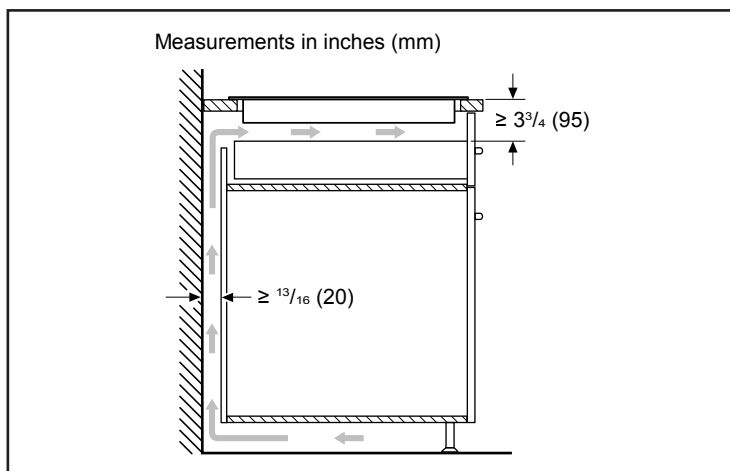

30" Induction Cooktop

Benchmark® Series – Black NITP060UC

BOSCH
Invented for life

Installation Details

Accessories: To purchase Bosch accessories, cleaners & parts please visit www.bosch-home.com/us/store or call 1-800-944-2904 (Mon to Fri 5 am to 6 pm PST, Sat 6 am to 3 pm PST).

Notes: All height, width and depth dimensions are shown in inches. BSH reserves the absolute and unrestricted right to change product materials and specifications, at any time, without notice. Consult the product's installation instructions for final dimensional data and other details prior to making cutout.

Warranties: Please see Use & Care manual or Bosch website for statement of limited warranty.

For more information on our entire line of products, go to www.bosch-home.com/us or call 1-800-944-2904

© BSH Home Appliances Corporation. All rights reserved. Bosch is a registered trademark of Robert Bosch GmbH.