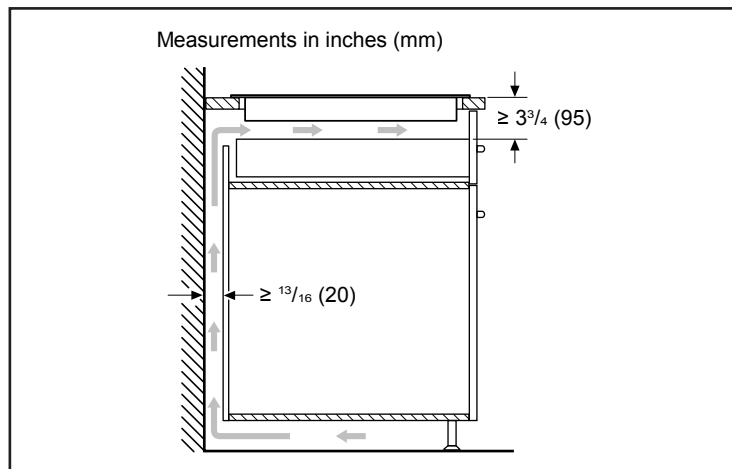

36" Induction Cooktop

800 Series – Black NIT8660UC

BOSCH

Invented for life

Installation Details

Accessories: To purchase Bosch accessories, cleaners & parts please visit www.bosch-home.com/us/store or call 1-800-944-2904 (Mon to Fri 5 am to 6 pm PST, Sat 6 am to 3 pm PST).

Notes: All height, width and depth dimensions are shown in inches. BSH reserves the absolute and unrestricted right to change product materials and specifications, at any time, without notice. Consult the product's installation instructions for final dimensional data and other details prior to making cutout.

Warranties: Please see Use & Care manual or Bosch website for statement of limited warranty.

For more information on our entire line of products, go to www.bosch-home.com/us or call 1-800-944-2904

© BSH Home Appliances Corporation. All rights reserved. Bosch is a registered trademark of Robert Bosch GmbH.