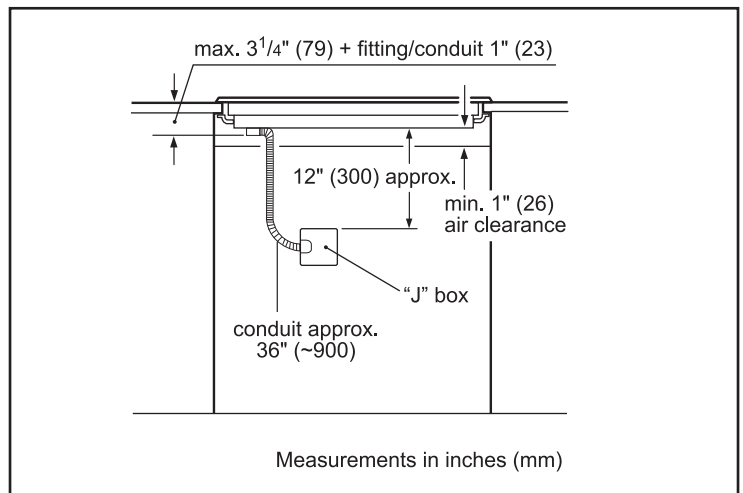

36" Induction Cooktop

800 Series – Black NIT8660UC

BOSCH

Invented for life

Installation Details

Accessories: To purchase Bosch accessories, cleaners & parts please visit www.bosch-home.com/us/store or call 1-800-944-2904 (Mon to Fri 5 am to 6 pm PST, Sat 6 am to 3 pm PST).

Notes: All height, width and depth dimensions are shown in inches. BSH reserves the absolute and unrestricted right to change product materials and specifications, at any time, without notice. Consult the product's installation instructions for final dimensional data and other details prior to making cutout.

Warranties: Please see Use & Care manual or Bosch website for statement of limited warranty.

For more information on our entire line of products, go to www.bosch-home.com/us or call 1-800-944-2904

© BSH Home Appliances Corporation. All rights reserved. Bosch is a registered trademark of Robert Bosch GmbH.