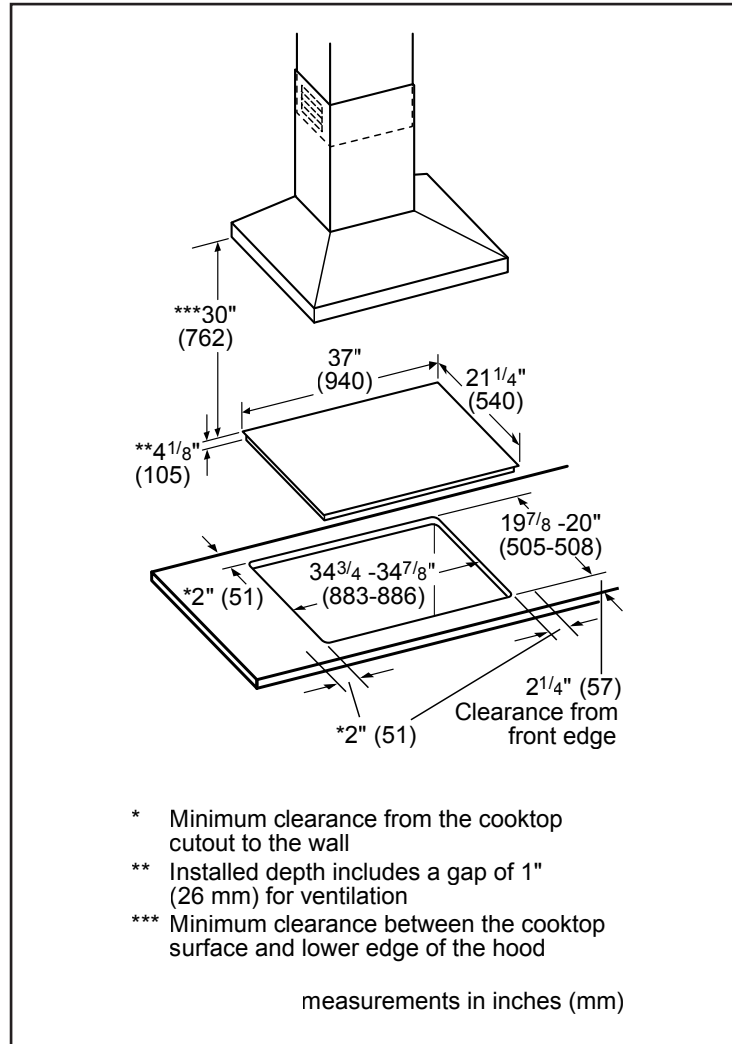

36" Induction Cooktop

800 Series – Black NIT8660UC

BOSCH

Invented for life

Installation Details

Accessories: To purchase Bosch accessories, cleaners & parts please visit www.bosch-home.com/us/store or call 1-800-944-2904 (Mon to Fri 5 am to 6 pm PST, Sat 6 am to 3 pm PST).

Notes: All height, width and depth dimensions are shown in inches. BSH reserves the absolute and unrestricted right to change product materials and specifications, at any time, without notice. Consult the product's installation instructions for final dimensional data and other details prior to making cutout.

Warranties: Please see Use & Care manual or Bosch website for statement of limited warranty.

For more information on our entire line of products, go to www.bosch-home.com/us or call 1-800-944-2904

© BSH Home Appliances Corporation. All rights reserved. Bosch is a registered trademark of Robert Bosch GmbH.