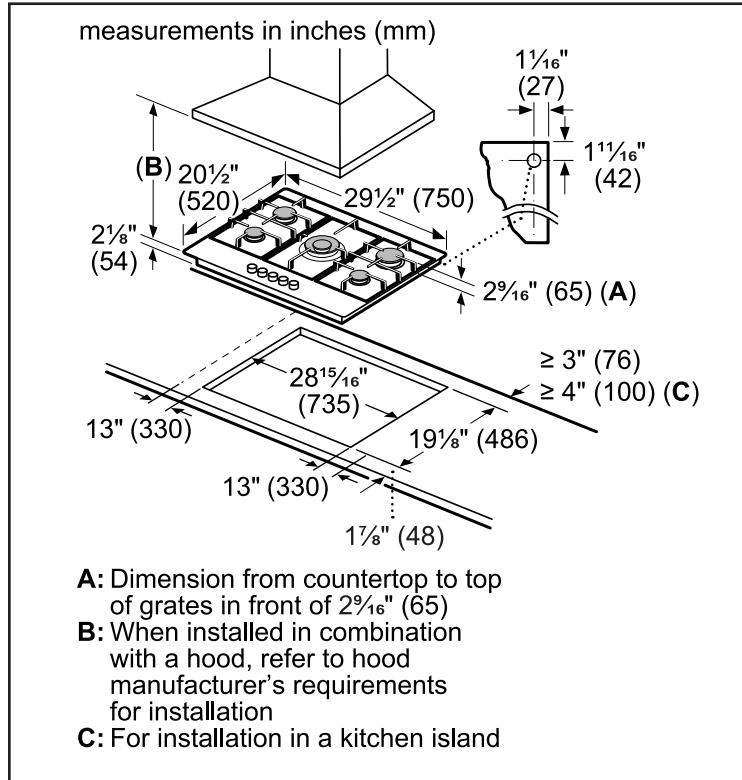

30" Gas Cooktop

Benchmark® Series – Gray Tempered Glass NGMP077UC

Installation Details

Accessories: To purchase Bosch accessories, cleaners & parts please visit www.bosch-home.com/us/store or call 1-800-944-2904 (Mon to Fri 5 am to 6 pm PST, Sat 6 am to 3 pm PST).

Notes: All height, width and depth dimensions are shown in inches. BSH reserves the absolute and unrestricted right to change product materials and specifications, at any time, without notice. Consult the product's installation instructions for final dimensional data and other details prior to making cutout.

Warranties: Please see Use & Care manual or Bosch website for statement of limited warranty.

For more information on our entire line of products, go to www.bosch-home.com/us or call 1-800-944-2904

© BSH Home Appliances Corporation. All rights reserved. Bosch is a registered trademark of Robert Bosch GmbH.