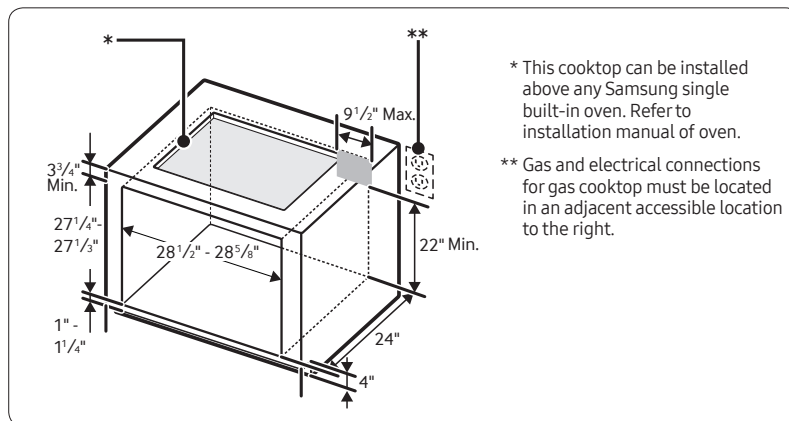

Countertop cut-out and minimum clearance dimensions:

Installing Over a Single Oven

Total Power (BTU)

59K

Power Source

120V / 60 Hz / 1A

Gas Cooktop (BTU)

- Right Front: 13K
- Left Front: 9.5K
- Right Rear: 5K Simmer
- Left Rear: 9.5K
- Center: 22K (True Dual)

Warranty

One (1) Year All Parts and Labor

Product Dimensions & Weight (WxHxD)

Outside (Max) Cooktop Dimensions:

36" x 5 $\frac{41}{72}$ " x 22 $\frac{1}{3}$ "

Cooktop Cut-Out Dimensions:

33 $\frac{7}{8}$ " x 3 $\frac{1}{8}$ " x 19 $\frac{1}{8}$ "