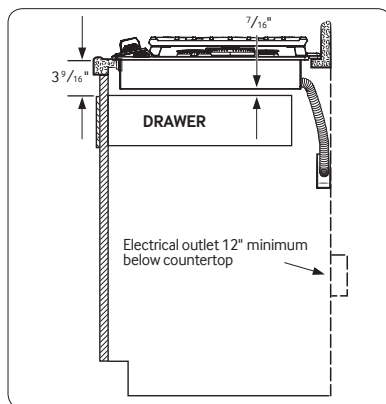

Countertop cut-out and minimum clearance dimensions:

Installing Over a Single Oven

Total Power (BTU)

59K

Power Source

120V / 60 Hz / 1A

Gas Cooktop (BTU)

- Right Front: 13K
- Left Front: 9.5K
- Right Rear: 5K Simmer
- Left Rear: 9.5K
- Center: 22K (True Dual)

Warranty

One (1) Year All Parts and Labor

Product Dimensions & Weight (WxHxD)

Outside (Max) Cooktop Dimensions:

36" x 5 $\frac{41}{72}$ " x 22 $\frac{1}{3}$ "

Cooktop Cut-Out Dimensions:

33 $\frac{7}{8}$ " x 3 $\frac{1}{8}$ " x 19 $\frac{1}{8}$ "