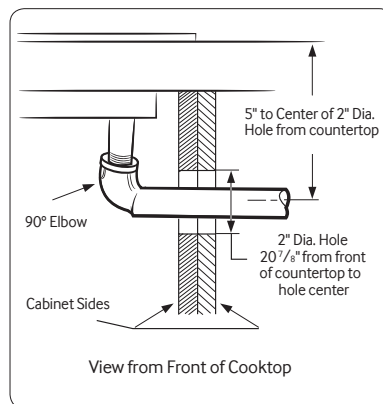

- Cast Iron 3-Piece Grates
- Sealed Burners
- Burner On/Off Monitoring
- ADA Compliant

Convenience

- Wok Grate
- LP Conversion Kit

ADA Compliant

NA36N7755TS

SAMSUNG

36" Gas Cooktop

Installation Requirements

Countertop cut-out and minimum clearance dimensions:

Installing Over a Single Oven

Total Power (BTU)

59K

Power Source

120V / 60 Hz / 1A

Gas Cooktop (BTU)

- Right Front: 13K
- Left Front: 9.5K
- Right Rear: 5K Simmer
- Left Rear: 9.5K
- Center: 22K (True Dual)

Warranty

One (1) Year All Parts and Labor

Product Dimensions & Weight (WxHxD)

Outside (Max) Cooktop Dimensions:

36" x 5 $\frac{41}{72}$ " x 22 $\frac{1}{3}$ "

Cooktop Cut-Out Dimensions:

33 $\frac{7}{8}$ " x 3 $\frac{1}{8}$ " x 19 $\frac{1}{8}$ "