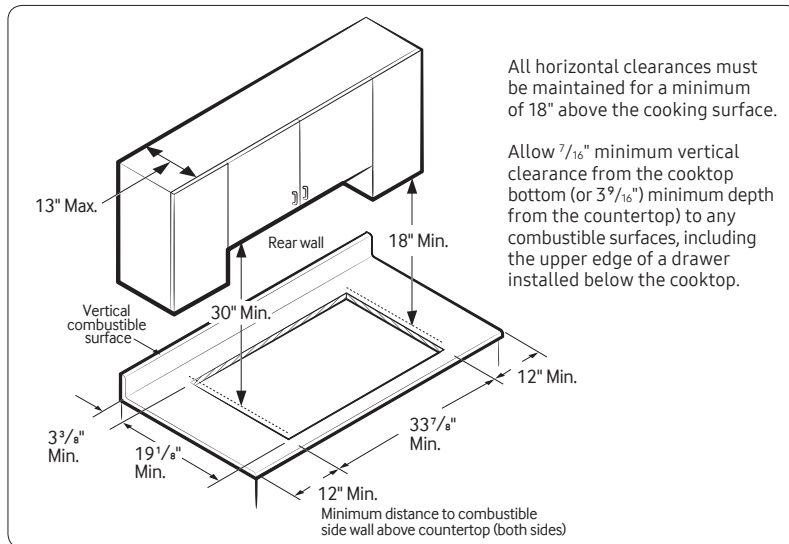

- Cast Iron 3-Piece Grates
- Sealed Burners
- Burner On/Off Monitoring
- ADA Compliant

Convenience

- Wok Grate
- LP Conversion Kit

ADA Compliant

NA36N7755TS

SAMSUNG

36" Gas Cooktop

Installation Requirements

Countertop cut-out and minimum clearance dimensions:

Installing Over a Single Oven

Total Power (BTU)

59K

Power Source

120V / 60 Hz / 1A

Gas Cooktop (BTU)

- Right Front: 13K
- Left Front: 9.5K
- Right Rear: 5K Simmer
- Left Rear: 9.5K
- Center: 22K (True Dual)

Warranty

One (1) Year All Parts and Labor

Product Dimensions & Weight (WxHxD)

Outside (Max) Cooktop Dimensions:

36" x 5 $\frac{41}{72}$ " x 22 $\frac{1}{3}$ "

Cooktop Cut-Out Dimensions:

33 $\frac{7}{8}$ " x 3 $\frac{1}{8}$ " x 19 $\frac{1}{8}$ "