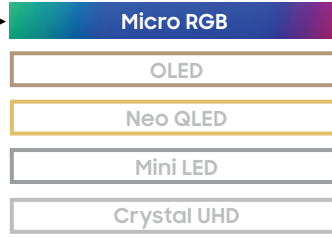

CLASS HIERARCHY

SIZE CLASS

85"	MRN85R95HAFXZA

Samsung Vision AI UP TO 165Hz\*

HDMi+ ADVANCED Dolby Atmos

AMD FreeSync Premium Pro

SmartThings

Discover an expanded world of color<sup>1</sup> covering 100% of the full UHD spectrum<sup>2</sup> for vibrant picture. Our best 4K AI processor takes your shows and movies to the next level, delivering vivid brightness and deep contrast. Plus, eliminate distracting reflections from bright rooms with Glare Free technology.

TOP 10 KEY FEATURES

- |   |   |
|---|---|
| 1. Micro RGB AI Engine Pro <sup>3</sup> | 6. Micro RGB Precision Color 100 <sup>2</sup> |
| 2. Micro RGB HDR Pro <sup>3</sup>       | 7. Auto HDR Remastering Pro <sup>3</sup>      |
| 3. Glare Free                           | 8. 4K AI Upscaling Pro <sup>3</sup>           |
| 4. Supersize Picture Enhancer           | 9. AI Motion Enhancer Pro <sup>3</sup>        |
| 5. Motion Xcelerator 165Hz <sup>2</sup> | 10. Dolby Atmos and Object Tracking Sound+    |

PICTURE (PANEL)

- Display Type: Micro RGB
- Refresh Rate: 165Hz (VRR Support)
- Lighting Technology: Micro RGB Technology
- Display Resolution: 4K (3,840 x 2,160)
- Anti Reflection: Glare Free
- Viewing Angle: Wide Viewing Angle
- Dimming Technology: Ultimate Micro Dimming Pro<sup>4</sup>