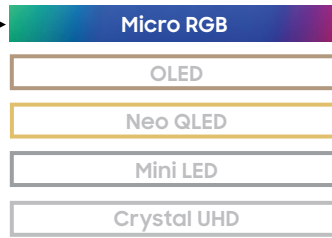

CLASS HIERARCHY

SIZE CLASS

100"	MRN100R85HFXZA
85"	MRN85R85HAFXZA

Samsung Vision AI
UP TO 144Hz*

Discover an expanded world of color¹ covering 100% of the full UHD spectrum² for vibrant picture. Our best 4K AI processor takes your shows and movies to the next level, delivering vivid brightness and deep contrast. Plus, eliminate distracting reflections from bright rooms with Glare Free technology.

TOP 10 KEY FEATURES

1. Micro RGB Technology
2. Micro RGB AI Engine
3. Micro RGB Precision Color
4. Motion Xcelerator 144Hz³
5. Micro RGB Color Booster Pro⁴
6. Micro RGB HDR+⁵
7. 4K AI Upscaling⁵
8. AI Sound Controller⁵
9. Freesync Premium™ Pro
10. Dolby Atmos and Object Tracking Sound Lite

PICTURE (PANEL)

- Display Type: Micro RGB
- Refresh Rate: 144Hz (VRR Support)
- Lighting Technology: Micro RGB Technology
- Display Resolution: 4K (3,840 x 2,160)
- Anti Reflection: N/A
- Viewing Angle: Wide Viewing Angle
- Dimming Technology: Ultimate Micro Dimming⁶