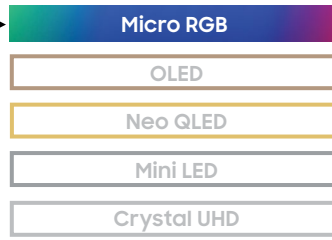

CLASS HIERARCHY

SIZE CLASS

| | |
|-----|----------------|
| 75" | MRN75R95HAFXZA |
| 65" | MRN65R95HAFXZA |
| | |
| | |
| | |
| | |

Samsung Vision AI UP TO 165Hz*

HDMi+ ADVANCED Dolby Atmos

AMD FreeSync Premium Pro SmartThings

TOP 10 KEY FEATURES

- | | |
|---|--|
| <ol style="list-style-type: none"> 1. Micro RGB AI Engine Pro³ 2. Micro RGB HDR Pro³ 3. Glare Free 4. Motion Xcelerator 165Hz³ 5. Micro RGB Precision Color 100⁴ | <ol style="list-style-type: none"> 6. Auto HDR Remastering Pro³ 7. 4K AI Upscaling Pro³ 8. AI Motion Enhancer Pro³ 9. Freesync Premium™ Pro 10. Dolby Atmos and Object Tracking Sound+ |
|---|--|

PICTURE (PANEL)

- Display Type: Micro RGB
- Refresh Rate: 165Hz (VRR Support)
- Lighting Technology: Micro RGB Technology
- Display Resolution: 4K (3,840 x 2,160)
- Anti Reflection: Glare Free
- Viewing Angle: Wide Viewing Angle
- Dimming Technology: Ultimate Micro Dimming Pro⁴