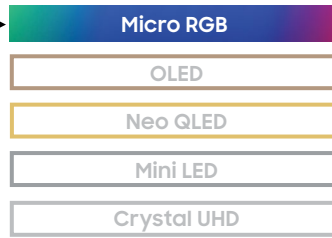

CLASS HIERARCHY

SIZE CLASS

75"	MRN75R85HAFXZA
65"	MRN65R85HAFXZA
55"	MRN55R85HAFXZA

Samsung Vision AI UP TO 144Hz*

HDR10+ ADVANCED Dolby Atmos

AMD FreeSync Premium Pro

SmartThings

Discover an expanded world of color¹ covering 100% of the full UHD spectrum² for vibrant picture. Our best 4K AI processor takes your shows and movies to the next level, delivering vivid brightness and deep contrast. Plus, eliminate distracting reflections from bright rooms with Glare Free technology.

TOP 10 KEY FEATURES

- | | |
|---|---|
| <ol style="list-style-type: none"> 1. Micro RGB Technology 2. Micro RGB AI Engine 3. Micro RGB Precision Color 4. Motion Xcelerator 144Hz³ 5. Micro RGB Color Booster Pro² | <ol style="list-style-type: none"> 6. Micro RGB HDR+⁴ 7. 4K AI Upscaling⁴ 8. AI Sound Controller⁴ 9. Freesync Premium™ Pro 10. Dolby Atmos and Object Tracking Sound Lite |
|---|---|

PICTURE (PANEL)

Display Type: Micro RGB
 Refresh Rate: 144Hz (VRR Support)
 Lighting Technology: Micro RGB Technology
 Display Resolution: 4K (3,840 x 2,160)
 Anti Reflection: N/A
 Viewing Angle: Wide Viewing Angle
 Dimming Technology: Ultimate Micro Dimming⁵