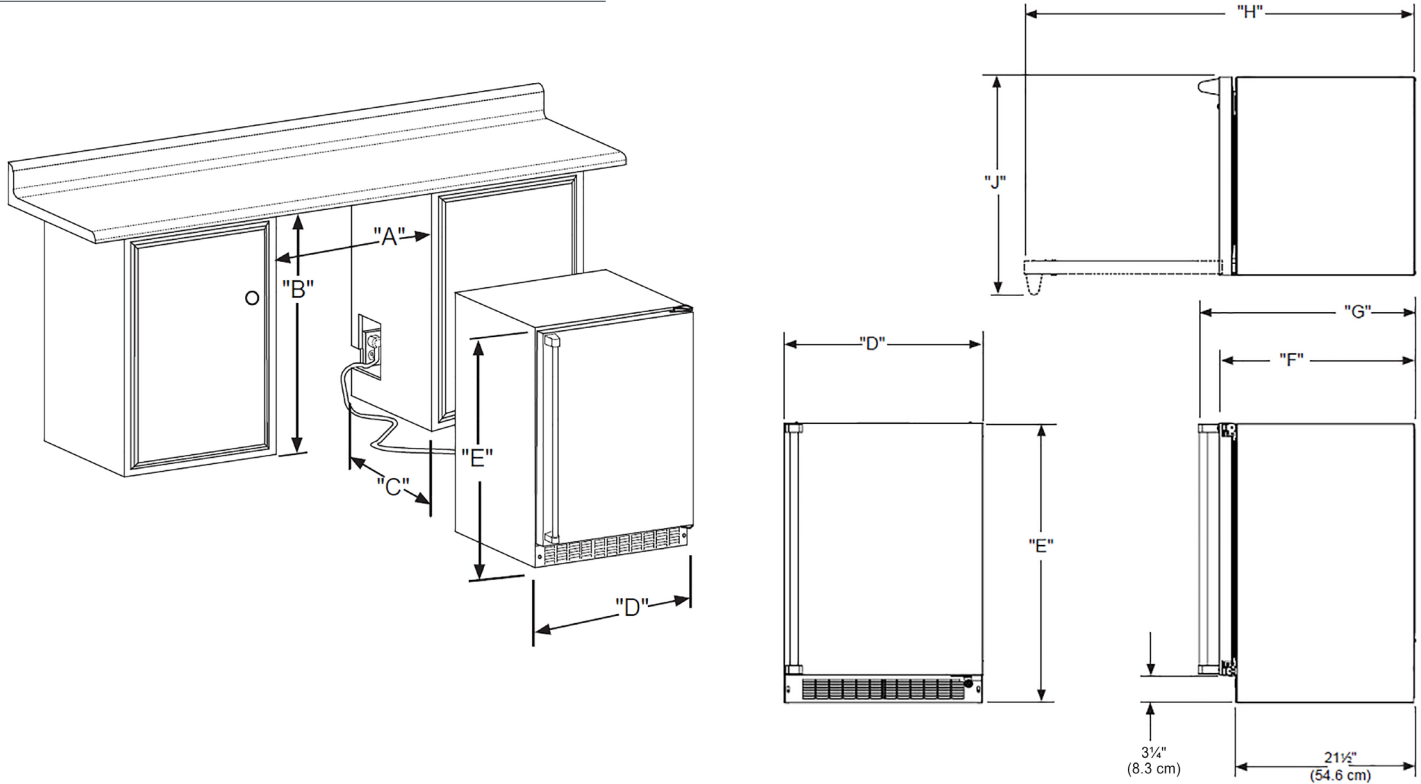

MPFZ424

24" FREEZER

MARVEL PROFESSIONAL COLLECTION

MAIN FEATURES

- 4.6 cu ft. capacity
- 3 chrome wire bins
- Dynamic cooling technology delivers rapid cool down and temperature stability
- Digital controls allow you to select a temperature from -10°F to 10°F
- Door ajar and high/low temperature alerts
- Adjustable LED theater-style lighting in arctic white or sapphire blue
- Elegant midnight black interior
- Professional styling: Robust full-length handle and stainless steel accents
- Concealed soft close articulating door hinge
- Reversible door allows for right or left swing
- Door lock provides added security
- Panel ready model requires 3/4" or 5/8" custom panel and handle (not supplied by Marvel)

MPFZ424

24" FREEZER

DIMENSIONAL DRAWINGS

ROUGH IN DIMENSIONS*

"A"	"B"	"C"
24"	34" to 35"	24"
(61 cm)	(86.4 cm to 88.9 cm)	(61 cm)

CABINET DIMENSIONS*

"D"	"E"	"F"	"G"	"H"	"J"
23-7/8"	33-3/4" to 34-3/4"	23-5/8"*	26-1/8"*	47-3/4"*	26-3/8"*
(60.7 cm)	(85.7 cm to 88.3 cm)	(60 cm)	(66.4 cm)	(121.3 cm)	(67 cm)

*Stainless steel model dimensions only. For panel-ready models, see the owner's guide online at marvelrefrigeration.com.

PRODUCT SPECIFICATIONS

Capacity	4.6 cu. ft.
Cord Length	6 ft.
Electrical Requirements	115V / 60 Hz / 15A
ENERGY STAR	Yes
Panel Height	30-7/16" (77.3 cm)
Panel Thickness	5/8" (1.6 cm) or 3/4" (1.9 cm)
Panel Type	2-3/4" (7 cm) Solid Panel
Panel Width	23-5/8" (60 cm)
Refrigerant Type	R600a

Sabbath Mode	Yes
Shipping Dimensions	28" W x 31" D x 37" H
Shipping Weight	160 lbs
Temperature Range	-10°F to 10°F

For comprehensive installation instructions, including panel overlay details, please visit marvelrefrigeration.com to access the owner's guide. All specifications are subject to change without notice.