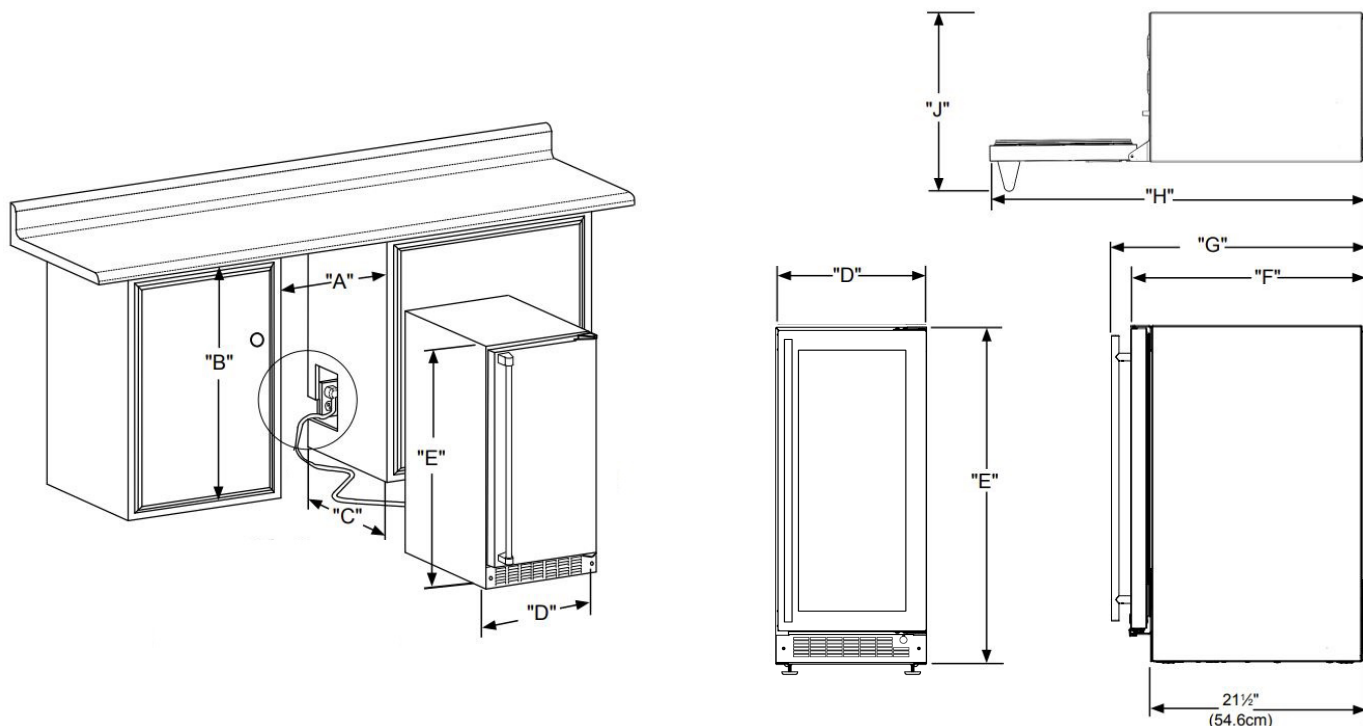

MPBV415

15" BEVERAGE CENTER

MARVEL PROFESSIONAL COLLECTION

MAIN FEATURES

- 2.7 cu ft. capacity stores up to 35 cans (12-oz) or 6 wine bottles
- Two 3-in-1 Glide-Out Split Convertible Shelves feature removable glass pane with wine rack option to store beverages, food or wine
- Cantilevered shelving system can hold up to 35 lbs and features 11 adjustable heights
- Dynamic cooling technology delivers rapid cool down, frost-free operation, and temperature stability
- Argon-filled, UV-resistant tinted dual pane glass door options protect contents
- Digital controls allow you to select a temperature from 33°F to 70°F
- Door ajar and high/low temperature alerts
- Adjustable LED theater-style lighting in arctic white or sapphire blue
- Elegant midnight black interior
- Professional styling: Robust full-length handle and stainless steel accents
- Reversible soft-close door allows for right or left swing
- Door lock provides added security
- Panel ready model requires 3/4" or 5/8" custom panel and handle (not supplied by Marvel)

DIMENSIONAL DRAWINGS

ROUGH IN DIMENSIONS*

"A"	"B"	"C"
15"	34" to 35"	24"
(38.1 cm)	(86.4 cm to 88.9 cm)	(61 cm)

CABINET DIMENSIONS*

"D"	"E"	"F"	"G"	"H"	"J"
14-7/8"	33-3/4" to 34-3/4"	22-7/8"*	26-3/8"*	38-7/8"*	17-1/2"*
(37.8 cm)	(85.7 cm to 88.3 cm)	(58.1 cm)	(67 cm)	(98.7 cm)	(44.5 cm)

*Stainless steel model dimensions only. For panel-ready models, see the owner's guide online at marvelrefrigeration.com.

PRODUCT SPECIFICATIONS

Capacity	2.7 cu. ft
Cord Length	6 ft.
Electrical Requirements	115V / 60 Hz / 15A
ENERGY STAR	Yes
Panel Height	30-7/16" (77.3 cm)
Panel Thickness	5/8" (1.6 cm) or 3/4" (1.9 cm)
Panel Type	2-3/4" (7 cm) Frame Panel or Solid Panel
Panel Width	14-3/4" (37.5 cm)
Refrigerant Type	R600a