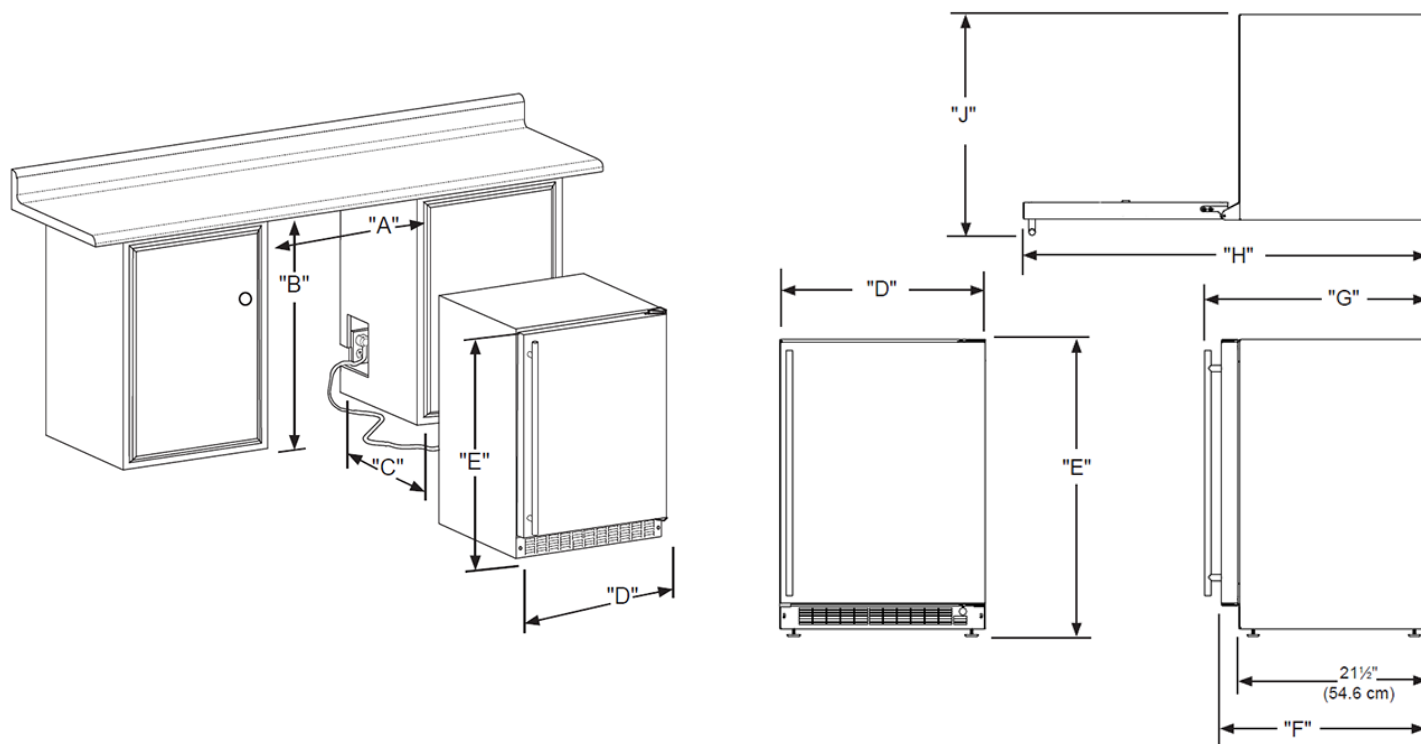

DIMENSIONAL DRAWINGS

ROUGH IN DIMENSIONS*

"A"	"B"	"C"
24"	34" to 35"	24"
(61 cm)	(86.4 to 88.9 cm)	(61 cm)

CABINET DIMENSIONS*

"D"	"E"	"F"	"G"	"H"	"J"
23-7/8"	33-3/4" to 34-3/4"	23-5/8"*	25-1/2*	46-3/8"*	25-3/4"*
(60.7 cm)	(85.7 cm to 88.3 cm)	(60 cm)	(64.8 cm)	(117.8 cm)	(65.4 cm)

*Stainless steel model dimensions only. For panel-ready models, see the owner's guide online at marvelrefrigeration.com.

PRODUCT SPECIFICATIONS

Capacity	4.9 cu. ft.
Cord Length	6 ft.
Electrical Requirements	115V / 60 Hz / 15A
ENERGY STAR	No
Panel Height	29-21/32" (75.3 cm)
Panel Thickness	5/8" (1.6 cm) or 3/4" (1.9 cm)
Panel Type	2-3/4" (7 cm) Frame Panel or Solid Panel
Panel Width	23-5/8" (60 cm)
Refrigerant Type	R600a

Sabbath Mode	Yes
Shipping Dimensions	28" W x 31" D x 37" H
Shipping Weight	160 lbs
Temperature Range	Upper zone: 38°F to 65°F Lower zone: 38°F to 65°F

For comprehensive installation instructions, including panel overlay details, please visit marvelrefrigeration.com to access the owner's guide. All specifications are subject to change without notice.