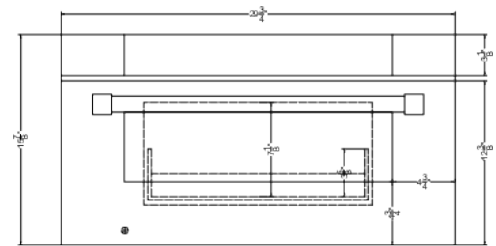

One-touch open and close controls for ease and convenience

Multiple specialty cooking functions

Product Features:

30" Wide Drawer Microwave	Built-in microwave oven designed for installation under the counter or in wall openings
Large capacity	1.2 cu.ft. interior offers spacious cooking space for medium to large dishes
Built-in design	Sized to fit 14 13/16" H x 28 7/16" W x 23 1/2" openings
One touch open/close	Easy-to-use touch controls to access the microwave with minimal effort
Top-load design	Slide-out drawer design provides an overhead view that lets you check your food without removing it from the microwave, helping to reduce spills
Stainless steel finish	Modern look with a brushed stainless steel drawer finish in a horizontal grain to match other pieces
Professional handle	Thick 1 1/4" diameter in brushed stainless steel adds a touch of luxury to your space
Tilted touch controls	Control panel is set at a slight upward angle, making it easier to read all cooking functions
Specialty 1-touch cooking options	Includes buttons for popcorn, beverages, melting, and softening

MDR30SS Specifications:

Overview	
Nominal Height	16.0" (41 cm)
Height of Cabinet	15.88" (40 cm)
Nominal Width	30.0" (76 cm)
Width	29.75" (76 cm)
Depth	23.25" (59 cm)
Depth with Handle	25.63" (65 cm)
Depth with door at 90°	35.13" (89 cm)
Capacity	1.2
Door	Stainless Steel
Cabinet	Gray
US Electrical Safety	UL
Canadian Electrical Safety	ULC
Amps	12.0
Voltage/Frequency	115 V AC/60 Hz
Weight	87.0 lbs. (39 kg)
Parts & Labor Warranty	1 Year
UPC	761101108131
Microwave	
Type	Drawer
Wattage	1000.0
Controls	Digital
Digital Display	Yes
Specialized Cooking Buttons	Yes
Cutout Height	14.81" (38 cm)
Cutout Width	28.44" (72 cm)
Cutout Depth	23.5" (60 cm)
Interior Height	7.75" (20 cm)
Interior Width	16.13" (41 cm)
Interior Depth	16.75" (43 cm)

TOP VIEW

FRONT VIEW