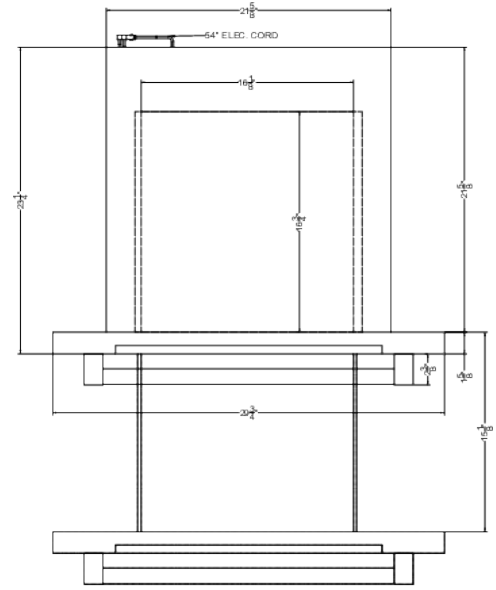

One-touch open and close controls for ease and convenience

Multiple specialty cooking functions

Product Features:

30" Wide Drawer Microwave	Built-in microwave oven designed for installation under the counter or in wall openings
Large capacity	1.2 cu.ft. interior offers spacious cooking space for medium to large dishes
Built-in design	Sized to fit 14 13/16" H x 28 7/16" W x 23 1/2" openings
One touch open/close	Easy-to-use touch controls to access the microwave with minimal effort
Top-load design	Slide-out drawer design provides an overhead view that lets you check your food without removing it from the microwave, helping to reduce spills
Stainless steel finish	Modern look with a brushed stainless steel drawer finish in a horizontal grain to match other pieces
Professional handle	Thick 1 1/4" diameter in brushed stainless steel adds a touch of luxury to your space
Tilted touch controls	Control panel is set at a slight upward angle, making it easier to read all cooking functions
Specialty 1-touch cooking options	Includes buttons for popcorn, beverages, melting, and softening

MDR30SS Specifications:

Overview	
Nominal Height	16.0" (41 cm)
Height of Cabinet	15.88" (40 cm)
Nominal Width	30.0" (76 cm)
Width	29.75" (76 cm)
Depth	23.25" (59 cm)
Depth with Handle	25.63" (65 cm)
Depth with door at 90°	35.13" (89 cm)
Capacity	1.2
Door	Stainless Steel
Cabinet	Gray
US Electrical Safety	UL
Canadian Electrical Safety	ULC
Amps	12.0
Voltage/Frequency	115 V AC/60 Hz
Weight	87.0 lbs. (39 kg)
Parts & Labor Warranty	1 Year
UPC	761101108131
Microwave	
Type	Drawer
Wattage	1000.0
Controls	Digital
Digital Display	Yes
Specialized Cooking Buttons	Yes
Cutout Height	14.81" (38 cm)
Cutout Width	28.44" (72 cm)
Cutout Depth	23.5" (60 cm)
Interior Height	7.75" (20 cm)
Interior Width	16.13" (41 cm)
Interior Depth	16.75" (43 cm)