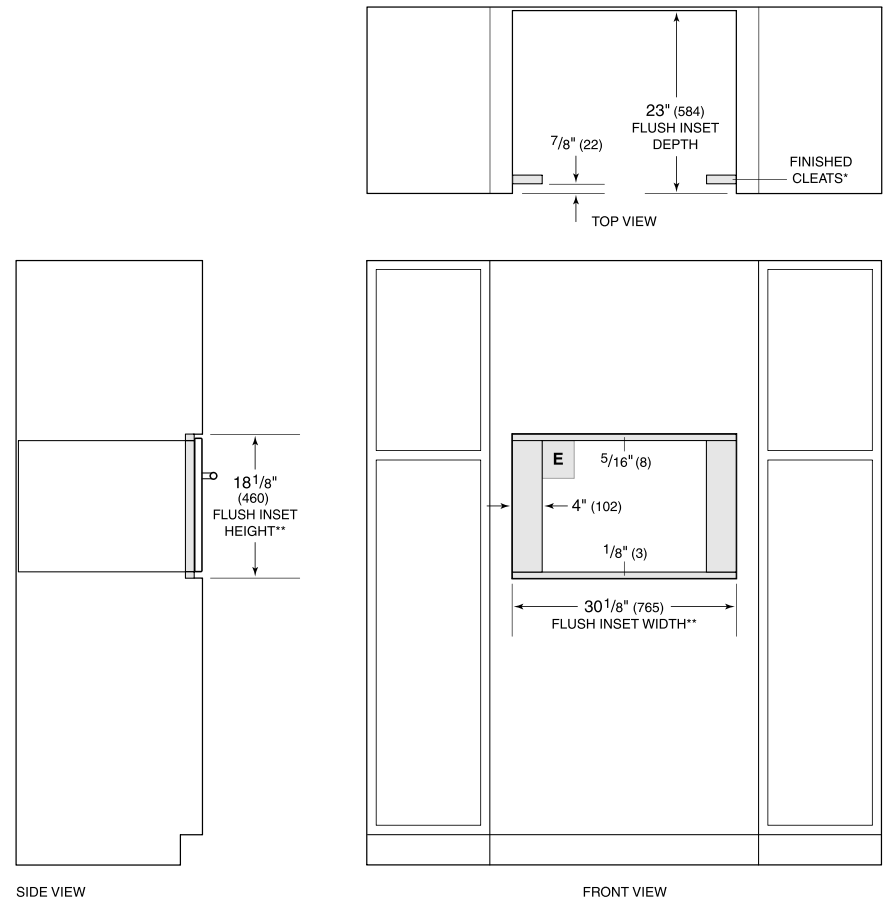

Let the microwave do the cooking with intuitive Gourmet Mode settings

Install into surrounding cabinetry to coordinate with other Wolf built-in ovens and warming drawers

**PRODUCT SPECIFICATIONS**

Model	MDD30TE/S/TH
Dimensions	29 7/8"W x 17 7/8"H x 20"D
Capacity	1.6 cu. ft.
Door Clearance	14 3/16"
Electrical Supply	120 VAC, 60 Hz
Electrical Service	15 amp dedicated circuit
Power Cord Length	4 Feet
Receptacle	3-prong grounding-type

**ELECTRICAL**

**NOTE:** Dimensions in parenthesis are in millimeters unless otherwise specified

**DIMENSIONS**

**FLUSH INSTALLATION**

\*Will be visible and should be finished to match cabinetry.  
 \*\*Dimension provides minimum reveals.